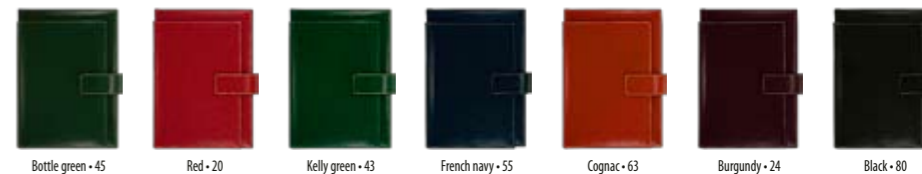

PACKING: LUX

Black box

PACKING

Weight/box: 8 kg

Size/box: 380x300x250 mm

*item is without pen

NOVASKIN 102.902

NOTES WITH MAGNET FLAP A4