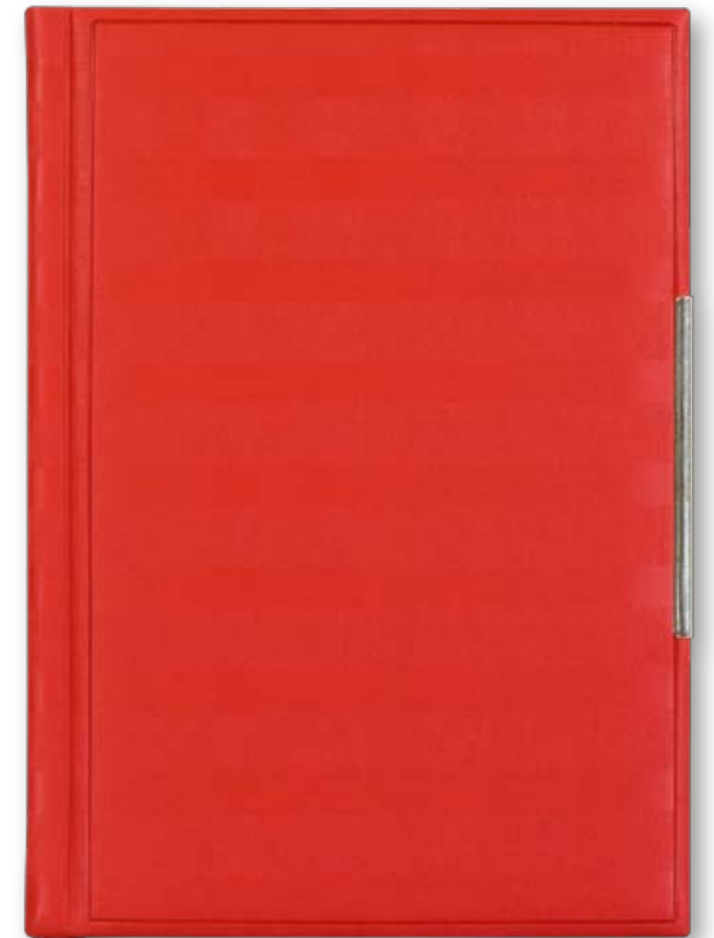

COVER: LOTUS

Dimension of the cover: 175x245 mm
Material: artificial leather, thermo reactive
Decorative clip

PACKING: LUX

Black envelope

PACKING

Weight/box: 10,3 kg
Size/box: 360x255x175 mm

LOTUS 105.307

AGENDA WITH MECHANISM A5