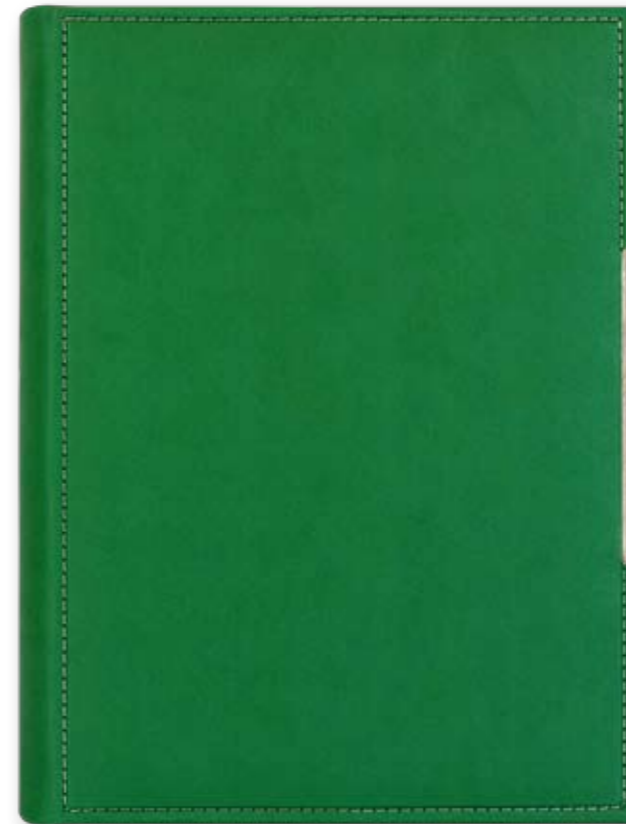

ODESA 128.307

AGENDA WITH MECHANISM A5

BLOCK: EURO 4

Dimension of the block: 145x210 mm
Paper: chamois 80 g/m²
290 pages

COVER: ODESA

Dimension of the cover: 180x232 mm
Material: artificial leather, thermo reactive
Stitched cover
Inside 2 pockets on cover
Nickel mechanism

Decorative clip

PACKING: LUX

Black box

PACKING

Weight/box: 7,2 kg
Size/box: 380x250x220 mm

HAND MADE

LASER

SCREEN PRINTING

EMBOSING

FOIL STAMPING

Navy - 54

Kelly green - 43

Red - 20

ODESA 128.607

AGENDA WITH MECHANISM A5 STANDARD

BLOCK: EURO 4

Dimension of the block: 145x210 mm
Paper: chamois 80 g/m²
290 pages

COVER: ODESA

Dimension of the cover: 180x232 mm
Material: artificial leather, thermo reactive
Stitched cover
Inside 2 pockets on cover
Nickel mechanism

Decorative clip

PACKING: LUX

Black box

PACKING

Weight/box: 7 kg
Size/box: 405x250x195 mm

HAND MADE

Navy - 54

Red - 20

Kelly green - 43

Black - 80

ODESA 128.204

DIARY B5

BLOCK: EURO 4

Dimension of the block: 165x235 mm
Paper: chamois 80 g/m²
224 pages

Map of Europe on 16 pages

COVER: ODESA

Dimension of the cover: 175x245 mm
Material: artificial leather, thermo reactive
Decorative clip

PACKING: LUX

Black envelope

PACKING

Weight/box: 10,3 kg
Size/box: 360x255x175 mm

Red - 20

Kelly green - 43

SCREEN PRINTING

LASER

EMBOSING

FOIL STAMPING