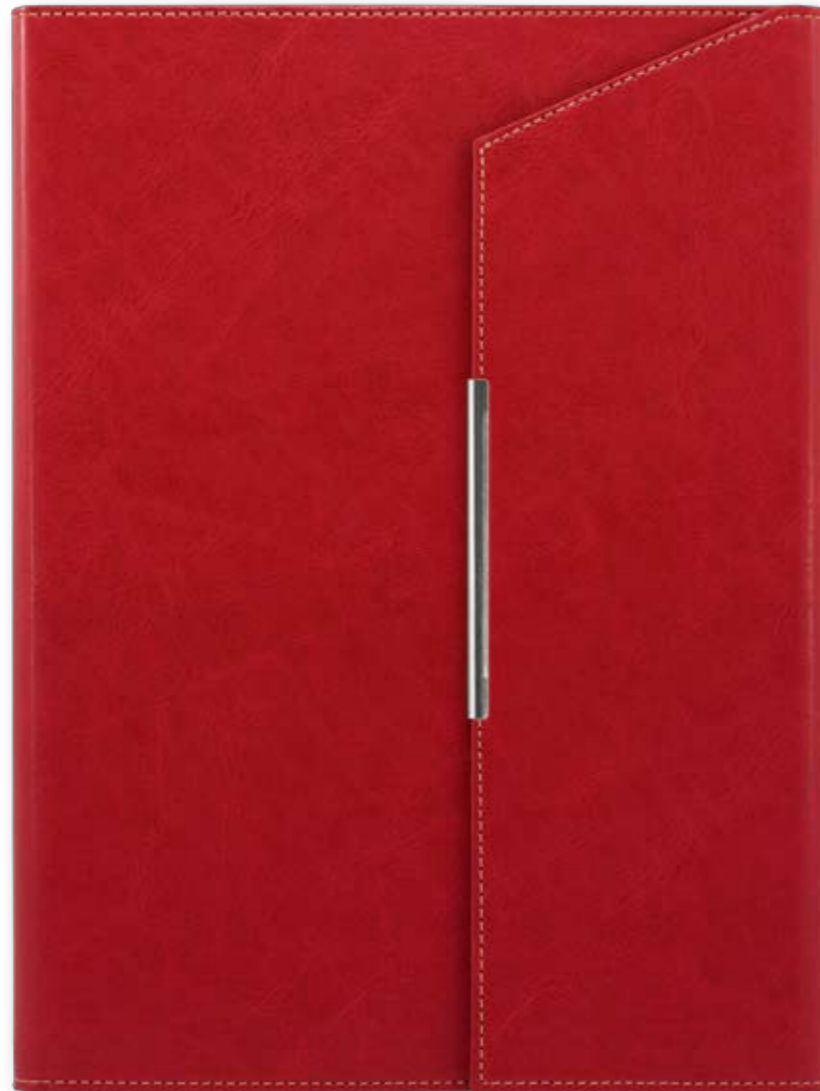

PACKING: LUX

Black box

PACKING

Weight/box: 11 kg
Size/box: 400x245x305 mm

1 12

HAND MADE

NOVASKIN 102.904

NOTES WITH MAGNET FLAP B5