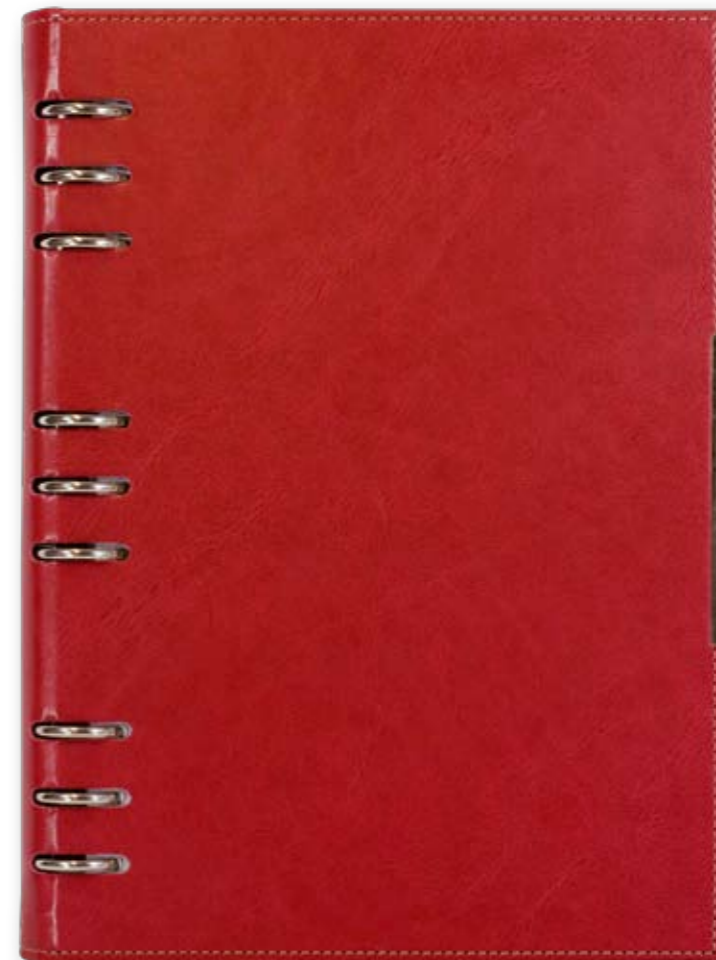

NOVASKIN 102.308

AGENDA WITH MECHANISM B6

BLOCK: EURO 4

Dimension of the block: 105x165 mm

Paper: chamois 80 g/m²

230 pages

COVER: NOVASKIN

Dimension of the cover: 130x185 mm

Stitched cover

Inside 2 pockets on cover

Nickel mechanism

Decorative clip

PACKING: LUX

Black box

PACKING

Weight/box: 7 kg
Size/box: 310x300x220 mm

NOVASKIN 102.305

AGENDA WITH MECHANISM 2027

BLOCK: EURO 4

Dimension of the block: 175x252 mm

Paper: chamois 80 g/m²

290 pages

COVER: NOVASKIN

Dimension of the cover: 205x272 mm

Stitched cover

Inside 2 pockets on cover

Nickel mechanism

Decorative clip

PACKING: LUX

Black box

PACKING

Weight/box: 9,5 kg
Size/box: 290x390x215 mm