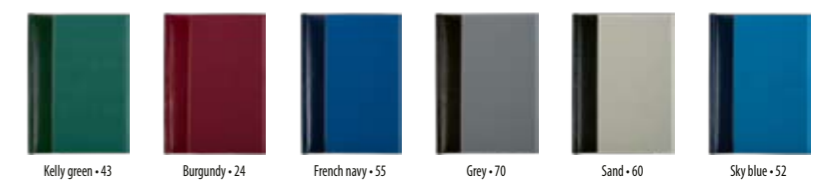

PACKING

Weight/box: 9,1 kg
Size/box: 360×255×175 mm

SCREEN PRINTING

LASER

FOIL STAMPING