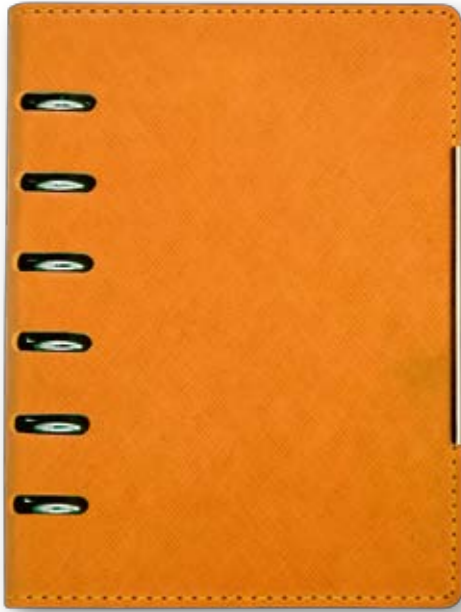

ALICANTE 101.309

AGENDA WITH MECHANISM A6

BLOCK: EURO 4
Dimension of the block: 85x125 mm
Paper: chamois 80 g/m²
190 pages

COVER: ALICANTE
Dimension of the cover: 110x145 mm
Material: artificial leather, thermo reactive
Stitched cover
Inside pocket on cover
Nickel mechanism
Decorative clip
PACKING: LUX
Black box

PACKING

Weight/box: 4 kg
Size/box: 275x250x175 mm