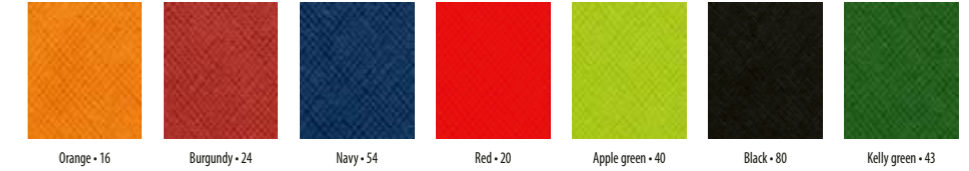

PACKING

Weight/box: 7,7 kg
Size/box: 570x390x100 mm