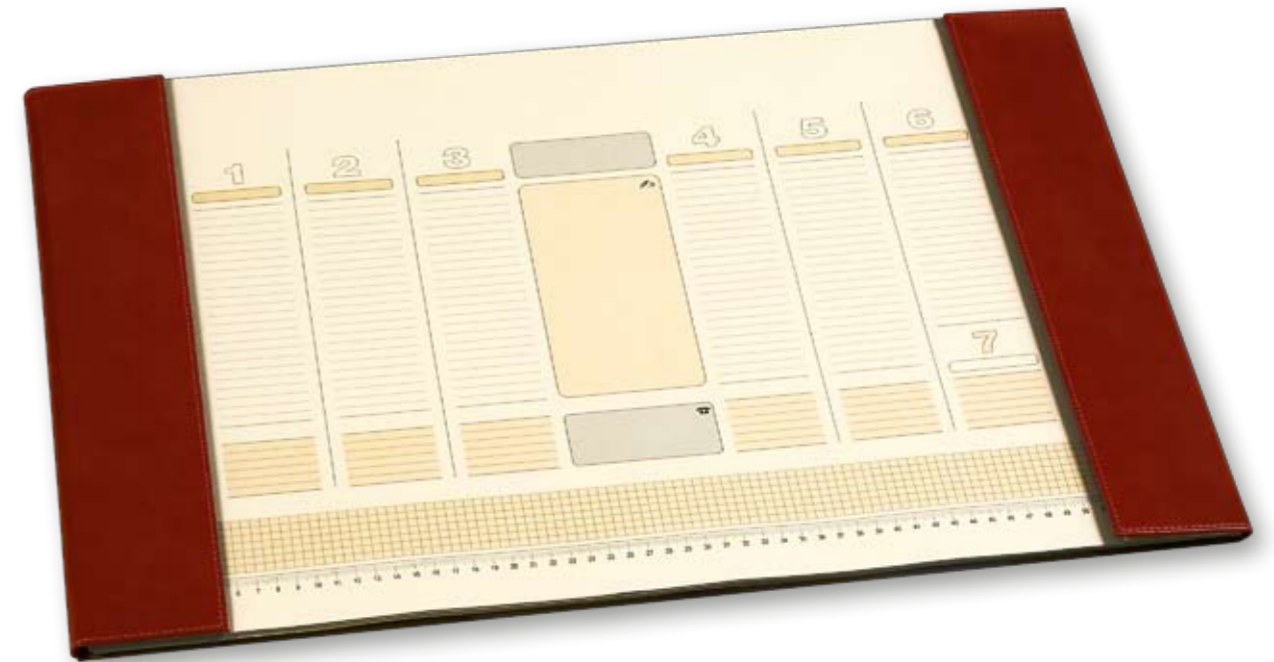

HAND MADE

LASER

SCREEN PRINTING

EMBOSSING

FOIL STAMPING