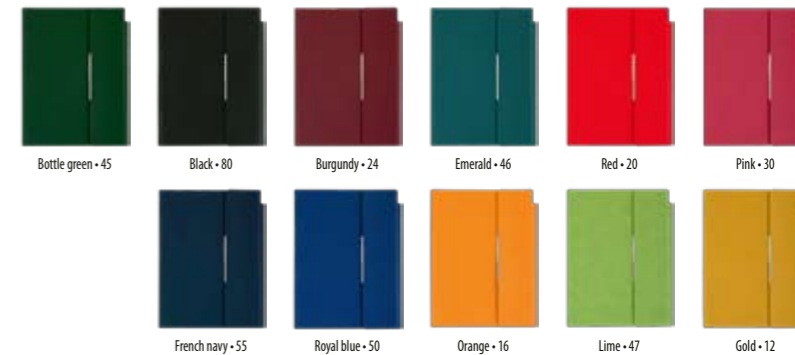

PACKING

Weight/box: 10,5 kg
Size/box: 395x260x230 mm