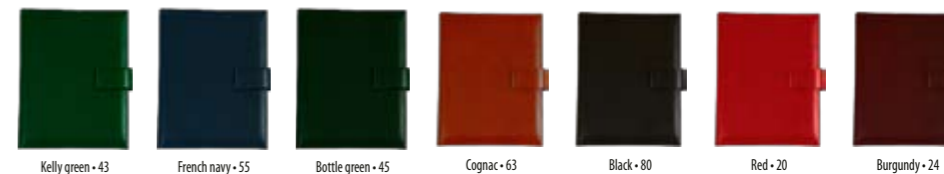

Dimension of the cover: 200x255 mm

Material: artificial leather, thermo reactive

Stitched cover

Inside 2 pockets on cover

Magnet flap (belt)

Plated mechanism

PACKING: LUX

Black box