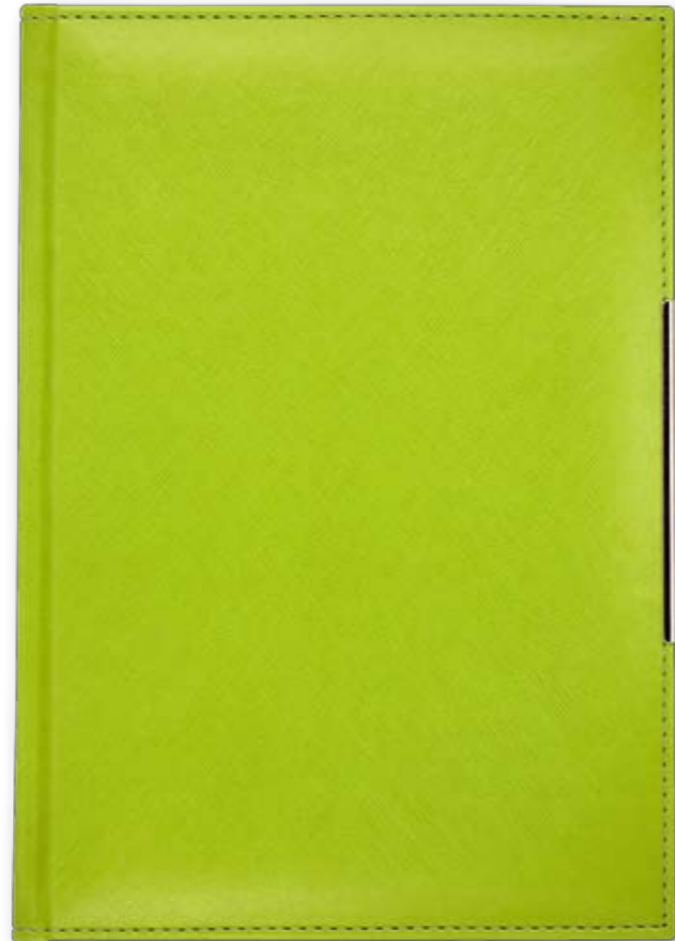

PACKING: LUX

Black envelope

PACKING

Weight/box: 10,3 kg
Size/box: 360x255x175 mm

*item is without pen

Burgundy • 24

Navy • 54

Kelly green • 43