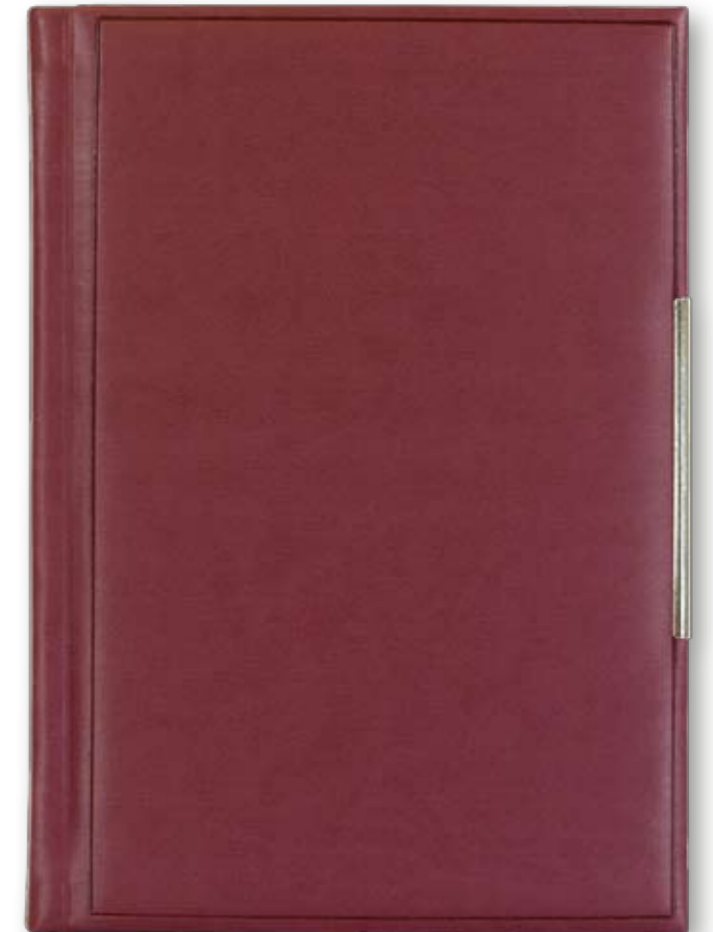

VELVET 116.847

NOTES WITH MAGNET FLAP B6

BLOCK: EURO 6

Dimension of the block: 110x160 mm

Paper: chamois 80 g/m²

166 pages

COVER: VELVET

Dimension of the cover: 132x170 mm

Material: artificial leather, thermo reactive

Decorative clip

PACKING:

Transparent bag

PACKING

Weight/box: 9 kg
Size/box: 360x265x180 mm

*item is without pen

VELVET 116.804

NOTES WITH PLACE FOR PEN B5

BLOCK: EURO 5

Dimension of the block: 165x235 mm

Paper: chamois 80 g/m²

244 pages

COVER: VELVET

Dimension of the cover: 175x245 mm

Material: artificial leather, thermo reactive

Decorative clip

PACKING: LUX

Black envelope

PACKING

Weight/box: 10,3 kg
Size/box: 360x255x175 mm

*item is without pen

premium