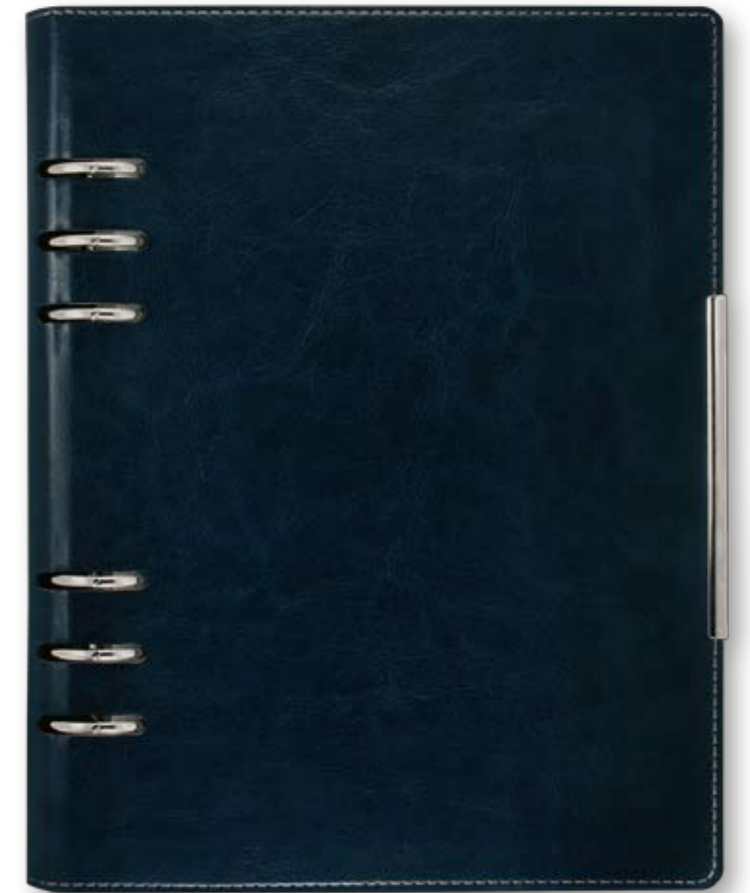

NOVASKIN 102.906

NOTES WITH MAGNET FLAP A5
BLOCK: EURO 7 BLOCK WITH SPIRAL WIRE

Block with spiral wire
Dimension of the block: 143x210 mm
Paper: chamois 80 g/m²
228 pages

COVER: NOVASKIN

Dimension of the cover: 170x218 mm
Material: artificial leather, thermo reactive
Stitched cover
Inside pocket on cover
Decorative clip

PACKING: LUX

Black box

PACKING

Weight/box: 6,2 kg
Size/box: 375x235x190 mm

*item is without pen

NOVASKIN 102.307

AGENDA WITH MECHANISM A5
BLOCK: EURO 4

Dimension of the block: 145x210 mm
Paper: chamois 80 g/m²
290 pages

COVER: NOVASKIN

Dimension of the cover: 180x235 mm
Material: artificial leather, thermo reactive
Stitched cover
Inside 2 pockets on cover
Nickel mechanism
Decorative clip

PACKING: LUX

Black box

PACKING

Weight/box: 7,2 kg
Size/box: 380x250x220 mm