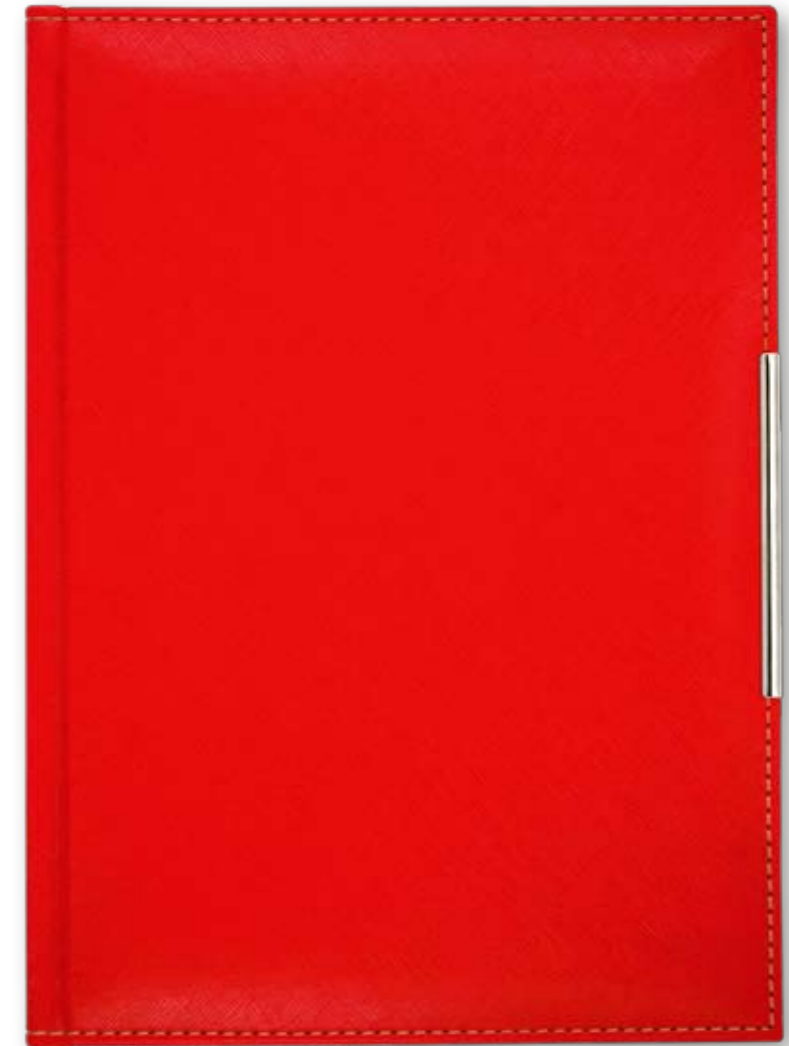

Kelly green - 43

Red - 20

Black - 80

Orange - 16

Apple green - 40

*item is without pen

ALICANTE 101.204

DIARY B5