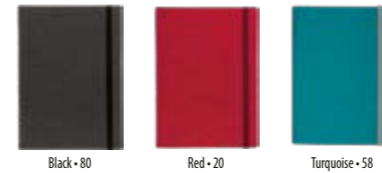

PACKING

Weight/box: 9,3 kg
Size/box: 425x230x175 mm