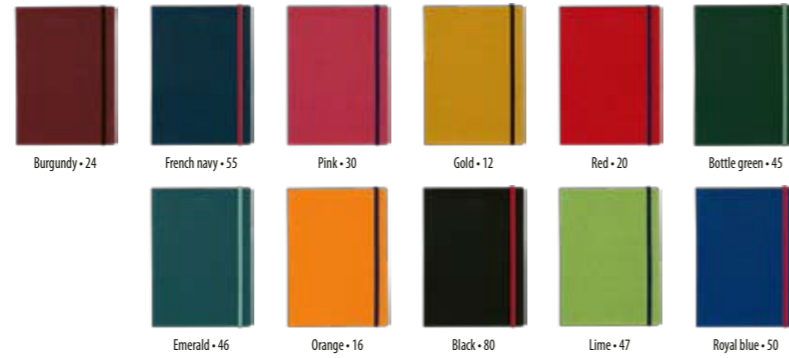

VELVET 116.206

NOTES WITH ELASTIC A5

BLOCK: EURO 6

Dimension of the block: 143x205 mm

Paper: chamois 80 g/m²

192 pages

COVER: VELVET

Dimension of the cover: 150x210 mm

Material: artificial leather, thermo reactive

PACKING:

Transparent bag

PACKING

Weight/box: 9,3 kg
Size/box: 425x230x175 mm