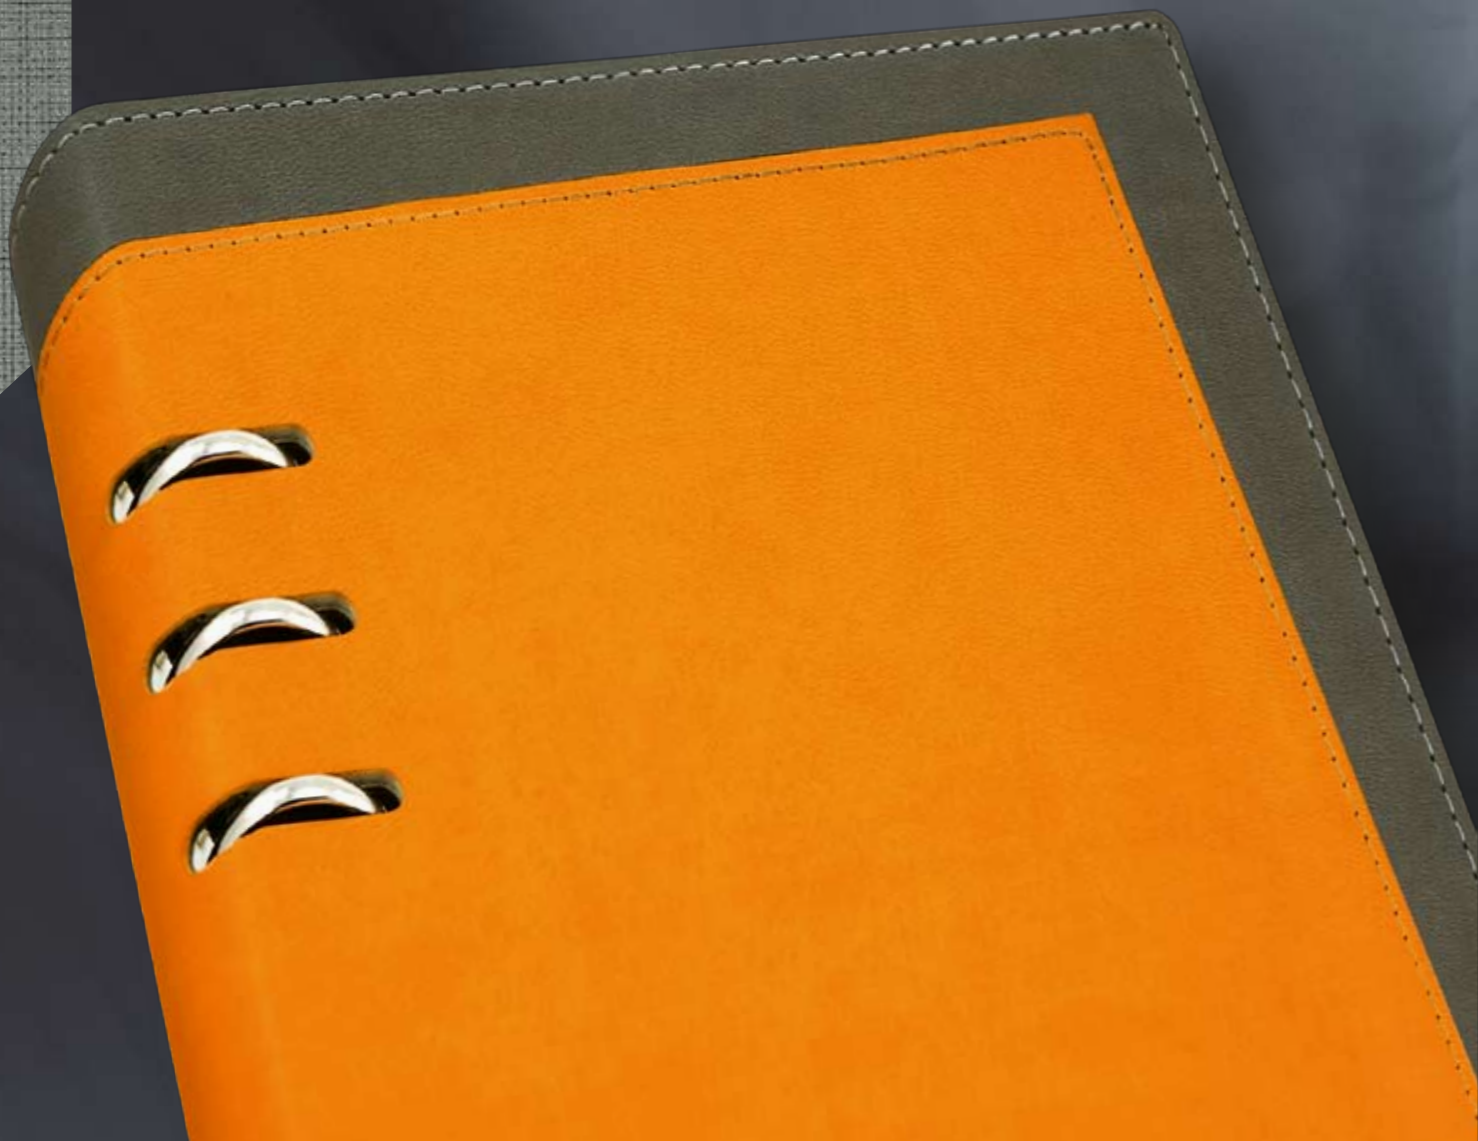

CAPITOL

CAPITOL 103.307

AGENDA WITH MECHANISM A5

BLOCK: EURO 4

Dimension of the block: 145x210 mm

Paper: chamois 80 g/m²

290 pages

COVER: CAPITOL

Dimension of the cover: 180x235 mm

Material: artificial leather, thermo reactive

Stitched cover

Inside 2 pockets on cover

Nickel mechanism

PACKING: LUX

Black box

HAND MADE

LASER

SCREEN PRINTING

EMBOSSING

FOIL STAMPING

PACKING

Weight/box: 7,2 kg

Size/box: 380x250x240 mm