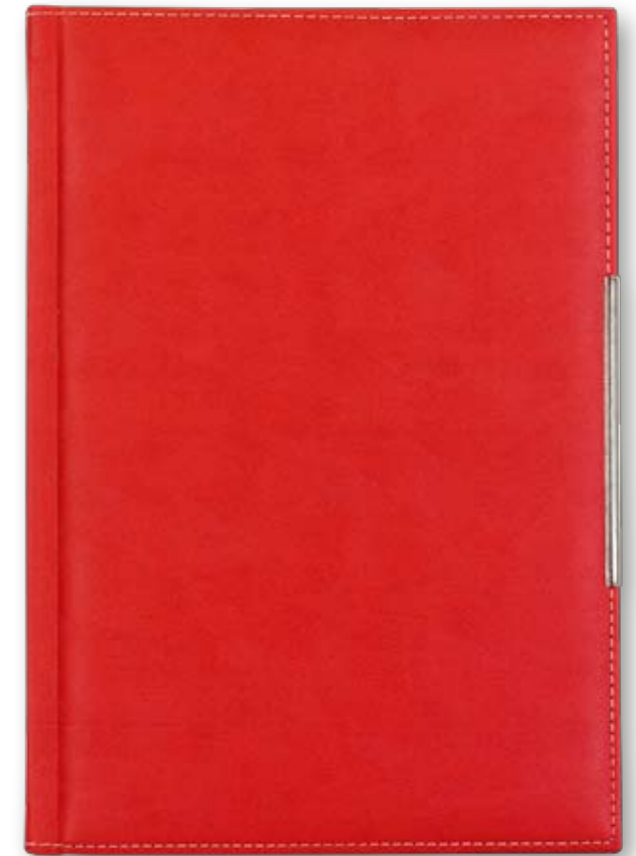

ODESA 128.307

AGENDA WITH MECHANISM A5

BLOCK: EURO 4

Dimension of the block: 145x210 mm
Paper: chamois 80 g/m²
290 pages

COVER: ODESA

Dimension of the cover: 180x232 mm
Material: artificial leather, thermo reactive
Stitched cover
Inside 2 pockets on cover
Nickel mechanism

Decorative clip

PACKING: LUX

Black box

PACKING

Weight/box: 7,2 kg
Size/box: 380x250x220 mm

HAND MADE

LASER

SCREEN PRINTING

EMBOSING

FOIL STAMPING

Navy - 54

Kelly green - 43

Red - 20

ODESA 128.607

AGENDA WITH MECHANISM A5 STANDARD

BLOCK: EURO 4

Dimension of the block: 145x210 mm
Paper: chamois 80 g/m²
290 pages

COVER: ODESA

Dimension of the cover: 180x232 mm
Material: artificial leather, thermo reactive
Stitched cover
Inside 2 pockets on cover
Nickel mechanism

Decorative clip

PACKING: LUX

Black box

PACKING

Weight/box: 7 kg
Size/box: 405x250x195 mm

HAND MADE

Navy - 54

Red - 20

Kelly green - 43

Black - 80

ODESA 128.204

DIARY B5

BLOCK: EURO 4

Dimension of the block: 165x235 mm
Paper: chamois 80 g/m²
224 pages

Map of Europe on 16 pages

COVER: ODESA

Dimension of the cover: 175x245 mm
Material: artificial leather, thermo reactive
Decorative clip

PACKING: LUX

Black envelope

PACKING

Weight/box: 10,3 kg
Size/box: 360x255x175 mm

Red - 20

Kelly green - 43

SCREEN PRINTING

LASER

EMBOSING

FOIL STAMPING