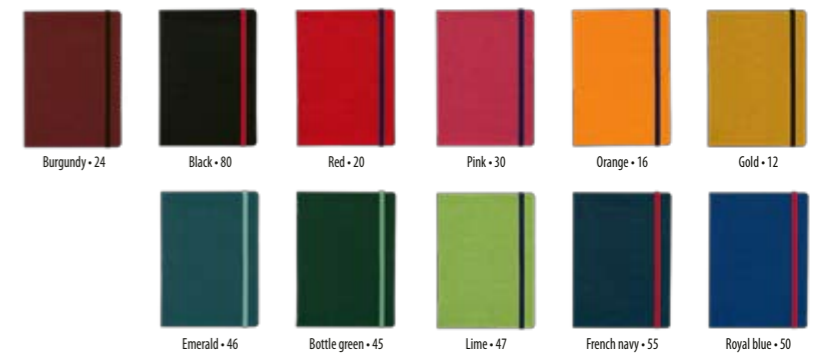

SCREEN PRINTING

LASER

EMBOSSING

FOIL STAMPING