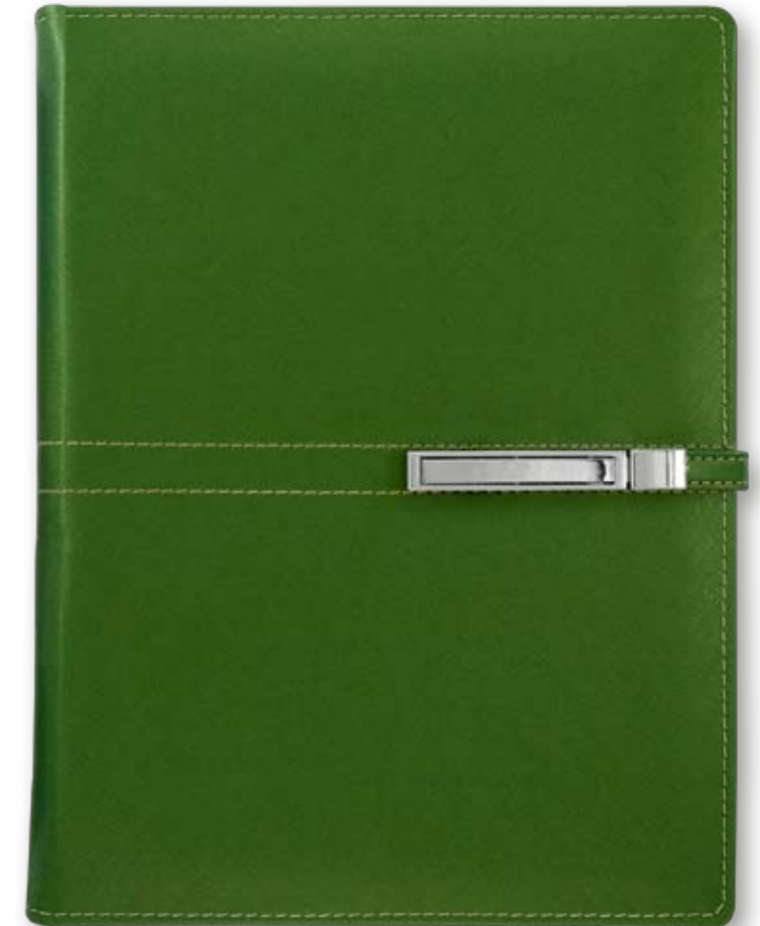

PACKING: LUX

Black box

PACKING

Weight/box: 7,3 kg

Size/box: 385x270x210 mm

ALICANTE 101.804

NOTES WITH PLACE FOR PEN B5

BLOCK: EURO 5