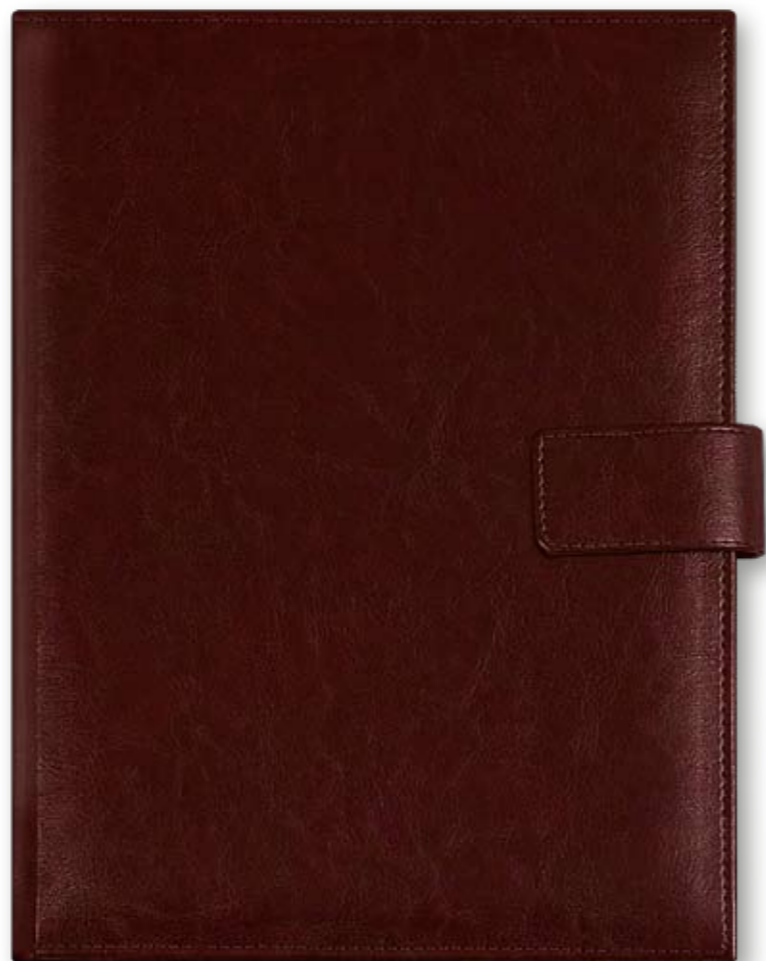

PACKING

Weight/box: 9,2 kg

Size/box: 480x325x195 mm