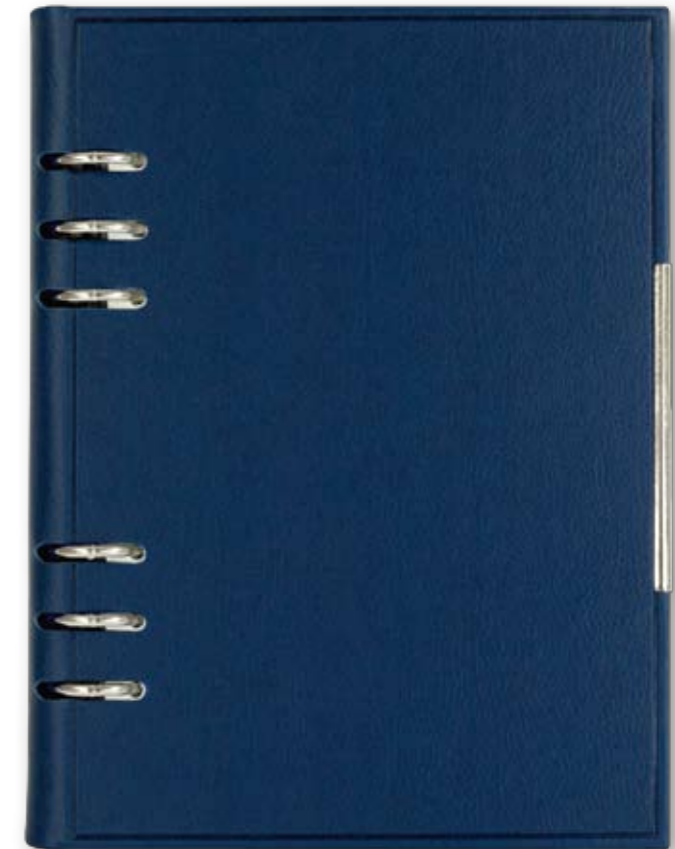

LION 129.204

DIARY B5

BLOCK: EURO 4

Dimension of the block: 165x235 mm

Paper: chamois 80 g/m²

224 pages

Map of Europe on 16 pages

COVER: LION