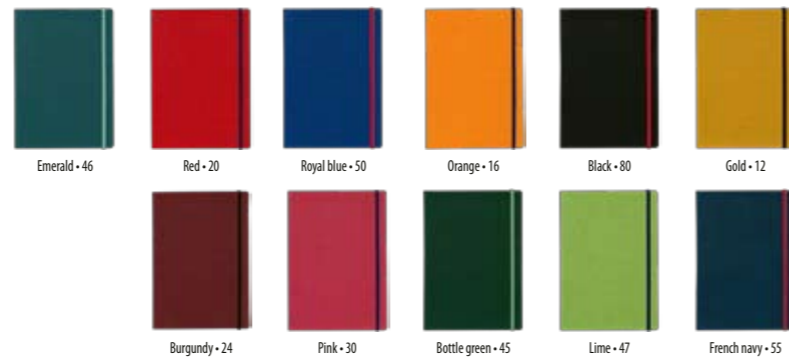

VELVET 116.204

NOTES WITH ELASTIC B5

BLOCK: EURO 6

Dimension of the block: 165x235 mm

Paper: chamois 80 g/m²

192 pages

COVER: VELVET

Dimension of the cover: 175x245 mm

Material: artificial leather, thermo reactive

PACKING:

Transparent bag

PACKING

Weight/box: 10 kg
Size/box: 360x265x180 mm

SCREEN PRINTING

LASER

EMBOSSING

FOIL STAMPING

VELVET 116.207

NOTES WITH ELASTIC B6

BLOCK: EURO 6

Dimension of the block: 117x165 mm

Paper: chamois 80 g/m²

166 pages

COVER: VELVET

Dimension of the cover: 125x171 mm

Material: artificial leather, thermo reactive

PACKING:

Transparent bag

PACKING

Weight/box: 9,3 kg
Size/box: 360x265x180 mm