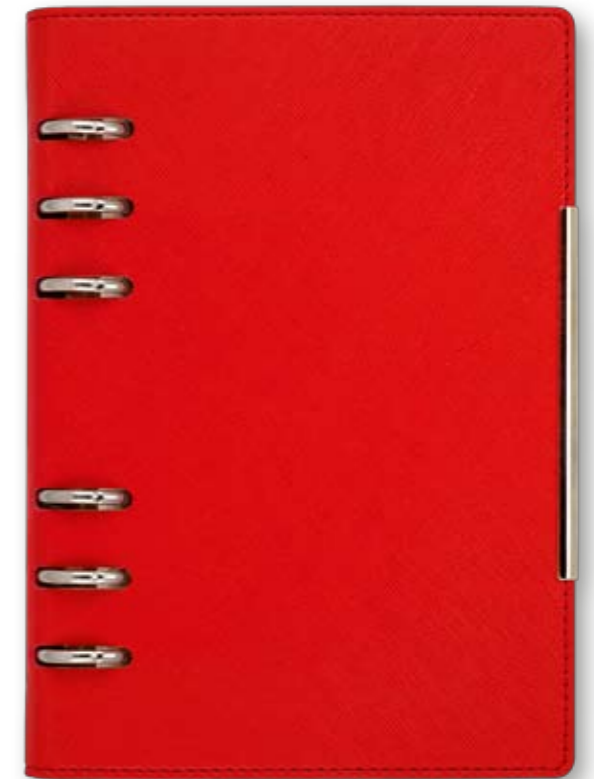

Kelly green - 43 Burgundy - 24 Black - 80 Orange - 16 Apple green - 40 Navy - 54 Red - 20

HAND MADE

LASER

SCREEN PRINTING

EMBOSSING

FOIL STAMPING

ALICANTE 101.309

AGENDA WITH MECHANISM A6