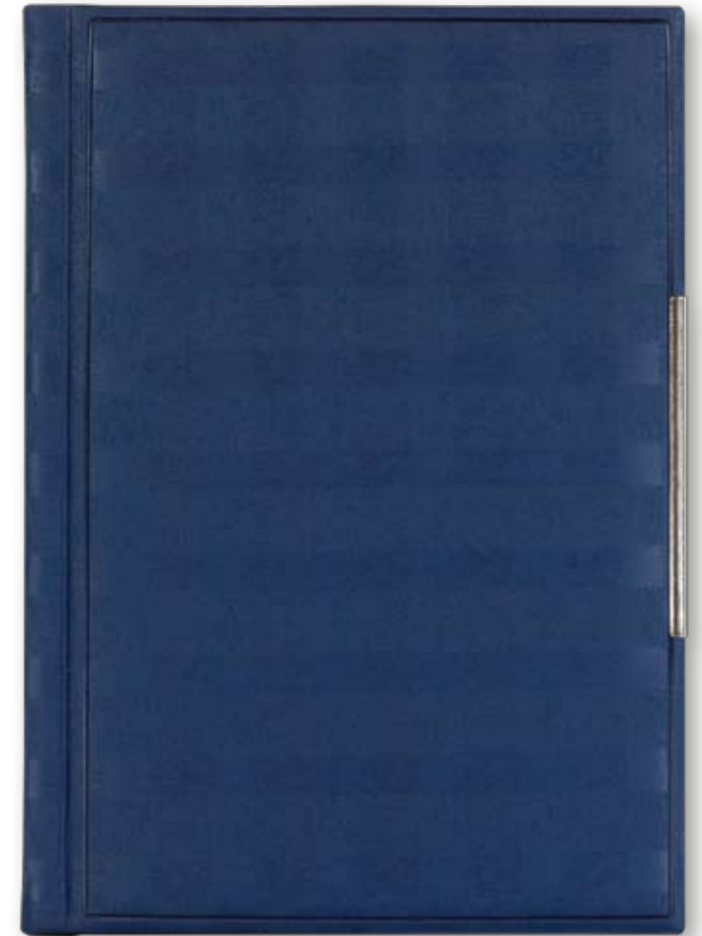

COVER: LOTUS

Dimension of the cover: 175x245 mm
Material: artificial leather, thermo reactive
Decorative clip

PACKING: LUX
Black envelope

PACKING

 Weight/box: 10,3 kg
Size/box: 360x255x175 mm

Burgundy - 24 Black - 80 French navy - 55 Bottle green - 45 Red - 20