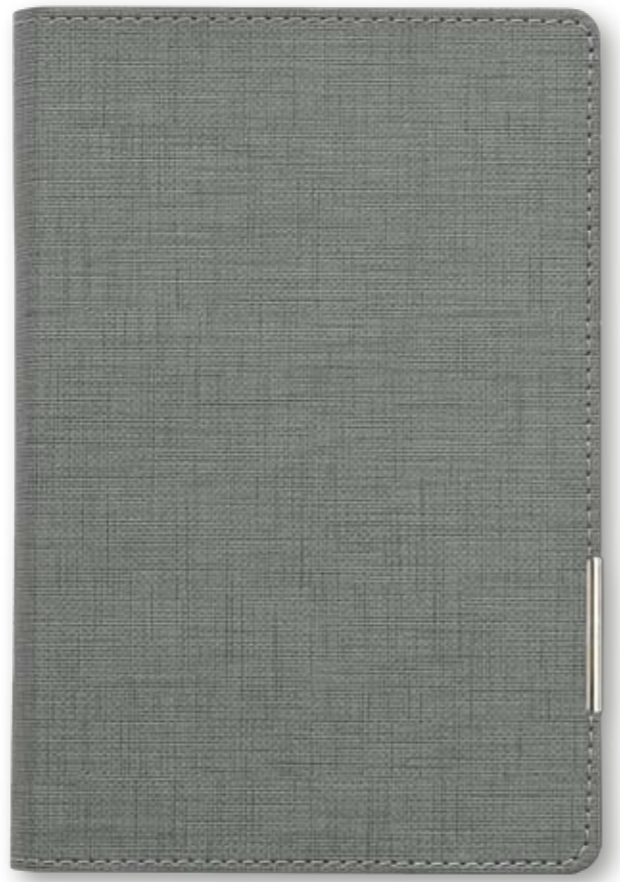

TREND 136.509

NOTES A5

BLOCK: EURO 7

Block with spiral wire

Dimension of the block: 123x205 mm

Paper: chamois 80 g/m²

220 pages

COVER: TREND

Dimension of the cover: 148x212 mm

Material: artificial leather, thermo reactive

Stitched cover

Inside pocket on cover

Decorative clip

PACKING: LUX

Black box

PACKING

Weight/box: 7 kg
Size/box: 425x230x175 mm