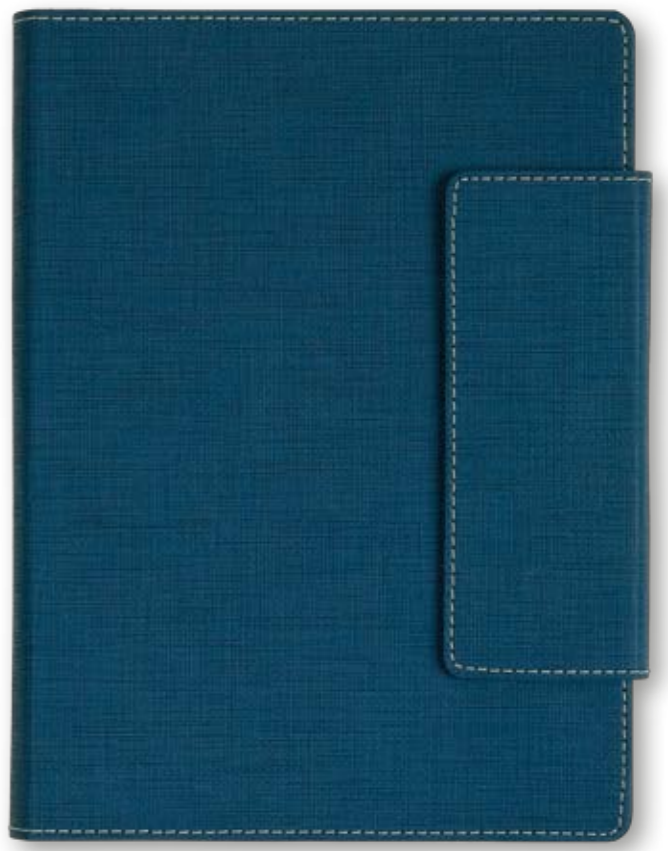

PACKING

Weight/box: 6,5 kg
Size/box: 360x260x180 mm