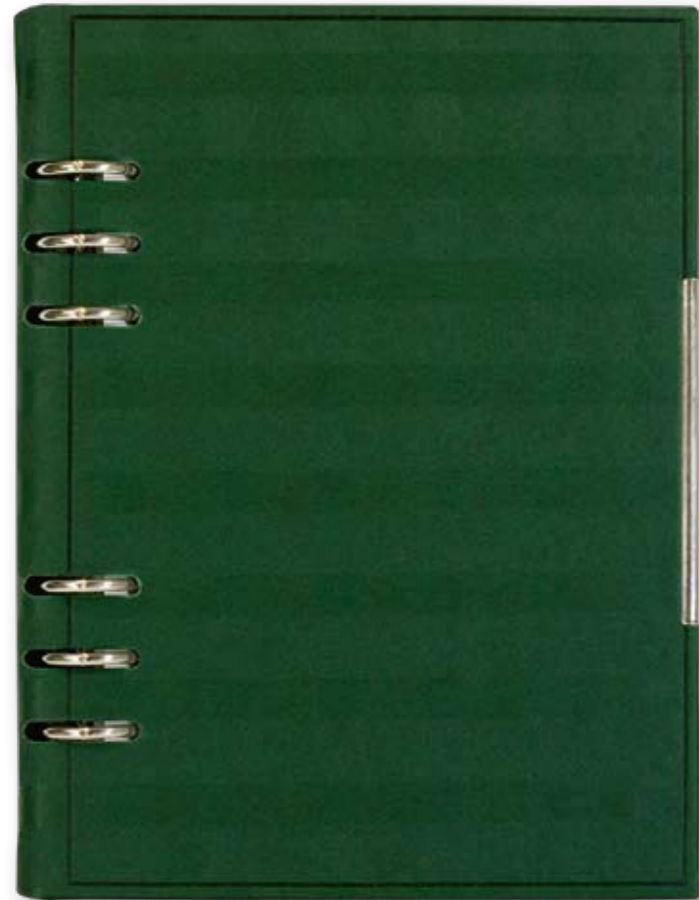

COVER: LOTUS

Dimension of the cover: 175x245 mm
Material: artificial leather, thermo reactive
Decorative clip

PACKING: LUX
Black envelope

PACKING

 Weight/box: 10,3 kg
Size/box: 360x255x175 mm

Burgundy - 24 Black - 80 French navy - 55 Bottle green - 45 Red - 20