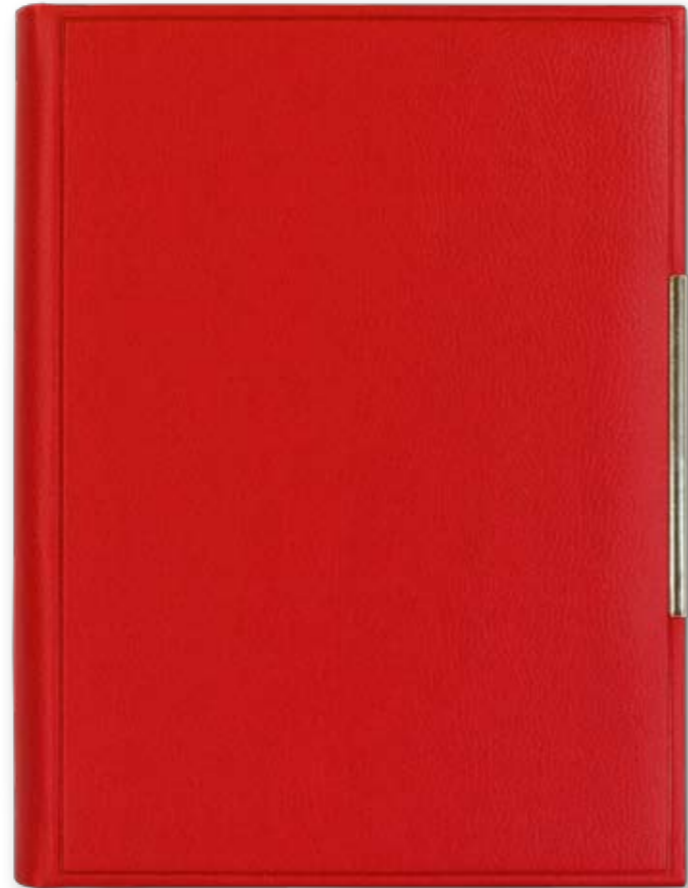

LION 129.204

DIARY B5

BLOCK: EURO 4

Dimension of the block: 165x235 mm

Paper: chamois 80 g/m²

224 pages

Map of Europe on 16 pages

COVER: LION