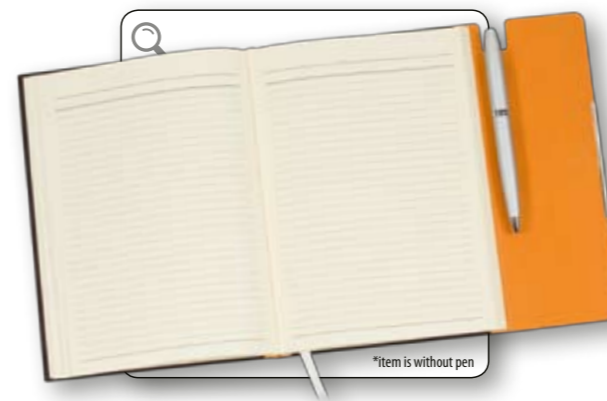

HAND MADE

LASER

SCREEN PRINTING

EMBOSSING

FOIL STAMPING

*item is without pen