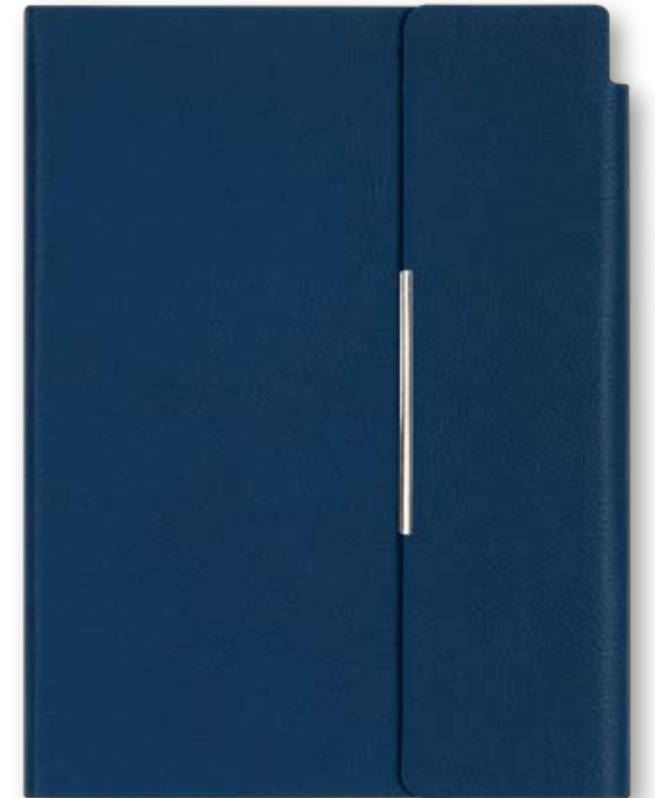

LION 129.807

AGENDA WITH MECHANISM A5 OMEGA

BLOCK: EURO 6

Dimension of the block: 142x210 mm

Paper: chamois 80 g/m²

280 pages

COVER: LION

Dimension of the cover: 165x217 mm

Material: artificial leather, thermo reactive

Nickel mechanism

Inside pocket on cover

Stitched cover

Decorative clip

PACKING: LUX

Black box

PACKING

Weight/box: 6 kg
Size/box: 360x260x180 mm

HAND MADE

LASER

SCREEN PRINTING

EMBOSSING

FOIL STAMPING

LION 129.846

NOTES WITH MAGNET FLAP A5

BLOCK: EURO 6

Dimension of the block: 143x205 mm

Paper: chamois 80 g/m²

192 pages

COVER: LION

Dimension of the cover: 160x210 mm

Material: artificial leather, thermo reactive

Decorative clip

PACKING:

Transparent bag

PACKING

Weight/box: 10,5 kg
Size/box: 395x260x230 mm

HAND MADE

LASER

SCREEN PRINTING

EMBOSSING

FOIL STAMPING

*item is without pen