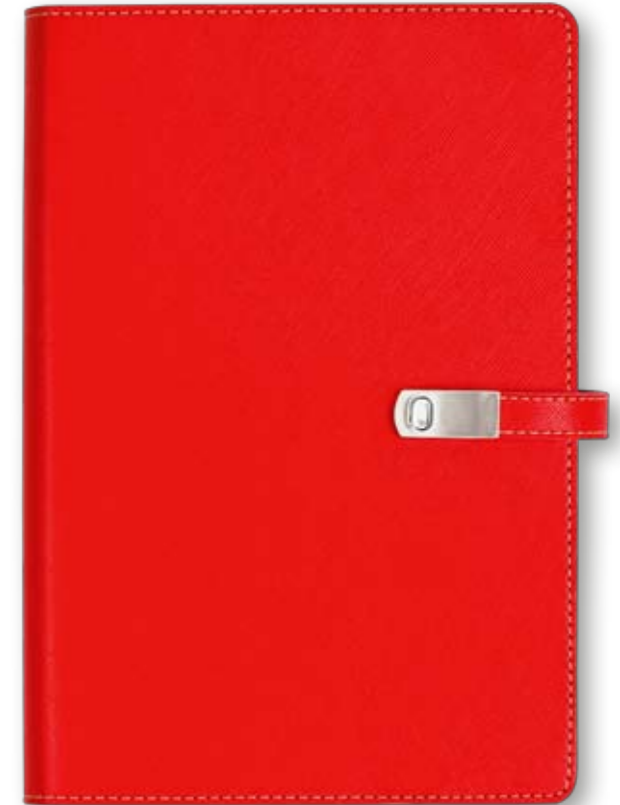

Red - 20

Black - 80

Kelly green - 43

Orange - 16

ALICANTE 101.815

NOTES A5

BLOCK: EURO 4 WITH SPIRAL WIRE

Dimension of the block: 137x210 mm