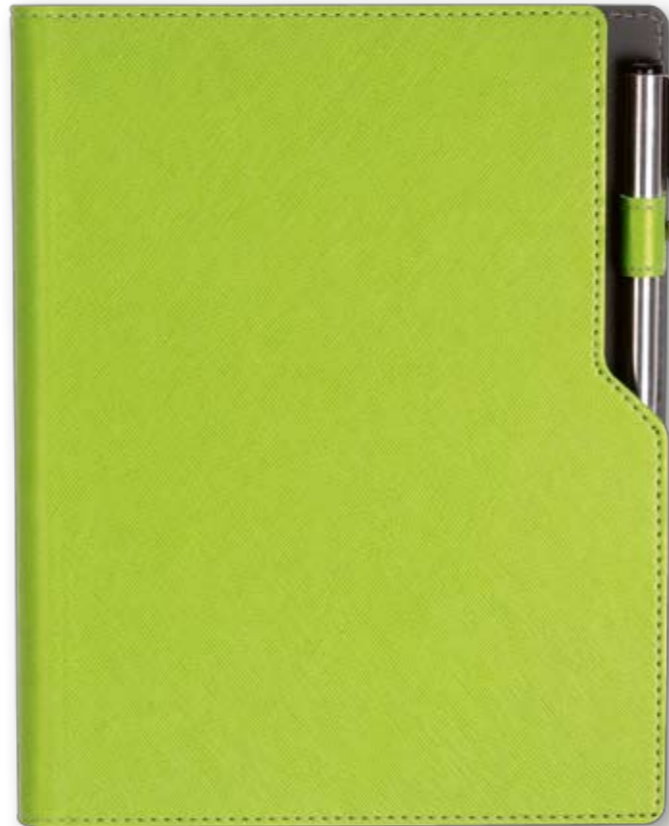

Black box

PACKING

Weight/box: 6,2 kg

Size/box: 375x235x190 mm

*Item is without pen

ALICANTE 101.506

AGENDA WITH MECHANISM A5 SUPERIOR

Dimension of the block: 145x210 mm