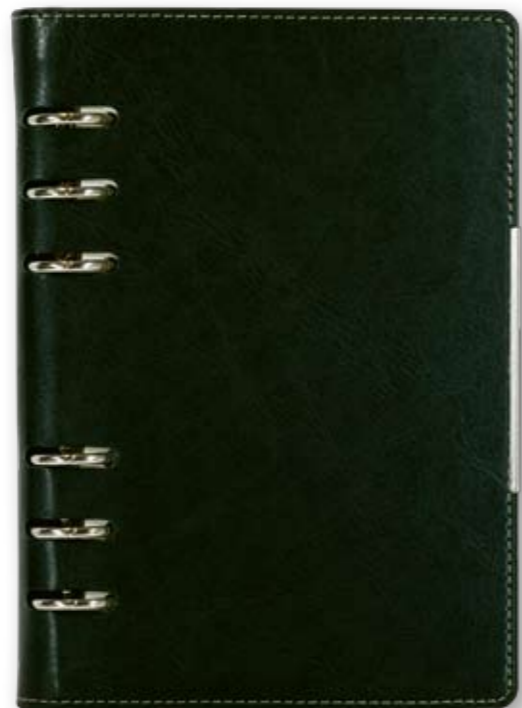

NOVASKIN 102.308

AGENDA WITH MECHANISM B6

BLOCK: EURO 4

Dimension of the block: 105x165 mm

Paper: chamois 80 g/m²

230 pages

COVER: NOVASKIN

Dimension of the cover: 130x185 mm

Stitched cover

Inside 2 pockets on cover

Nickel mechanism

Decorative clip

PACKING: LUX

Black box

PACKING

Weight/box: 7 kg
Size/box: 310x300x220 mm

NOVASKIN 102.305

AGENDA WITH MECHANISM 2027

BLOCK: EURO 4

Dimension of the block: 175x252 mm

Paper: chamois 80 g/m²

290 pages

COVER: NOVASKIN

Dimension of the cover: 205x272 mm

Stitched cover

Inside 2 pockets on cover

Nickel mechanism

Decorative clip

PACKING: LUX

Black box

PACKING

Weight/box: 9,5 kg
Size/box: 290x390x215 mm