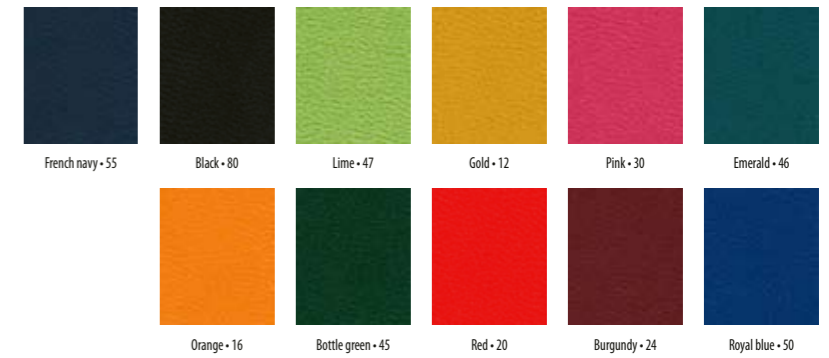

PACKING

Weight/box: 6,5 kg
Size/box: 380x250x220 mm