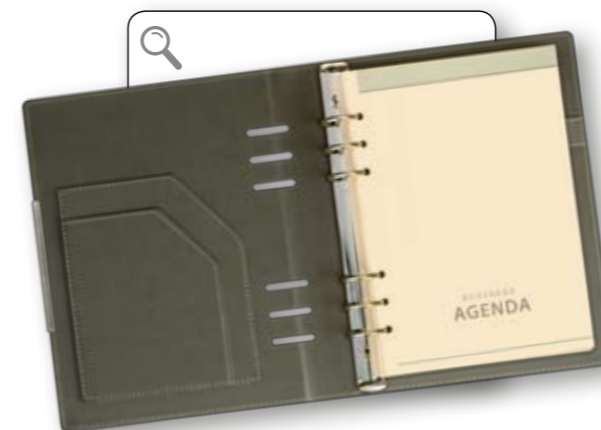

PACKING

Weight/box: 7,2 kg

Size/box: 380x250x240 mm