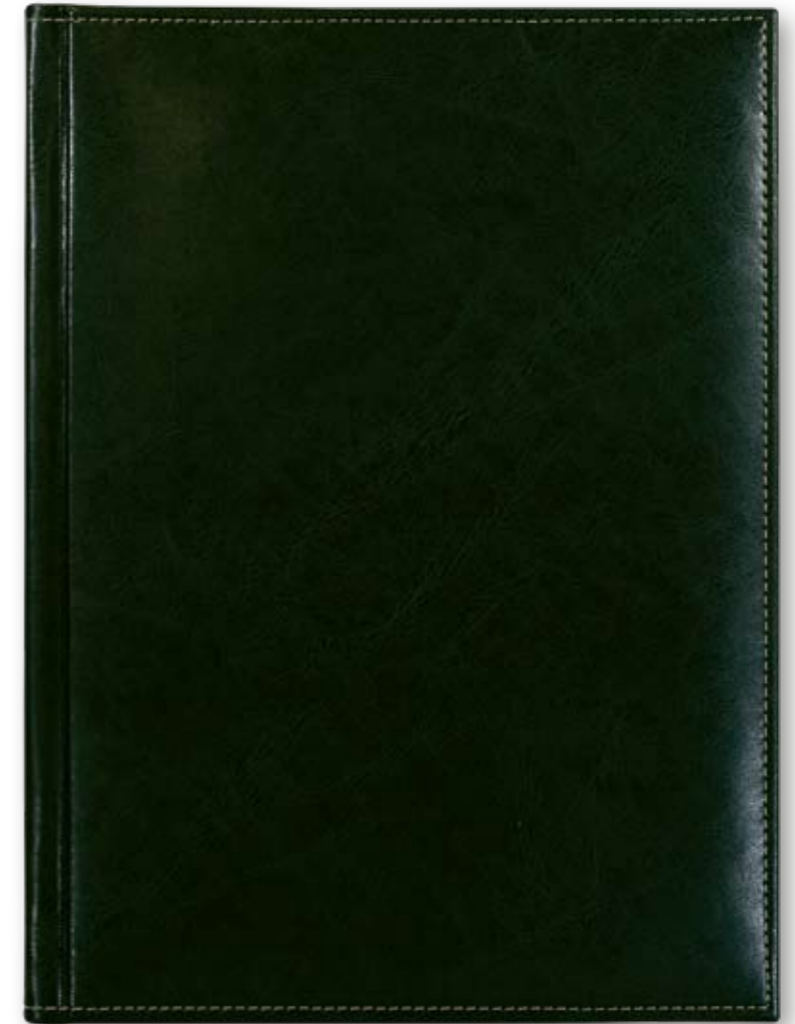

Dimension of the cover: 200x275 mm
Material: artificial leather, thermo reactive
Stitched cover
PACKING: LUX
Black envelope

PACKING

Weight/box: 12,5 kg
Size/box: 410x280x175 mm

NOVASKIN 102.301

PLANNER

BLOCK: EURO 8