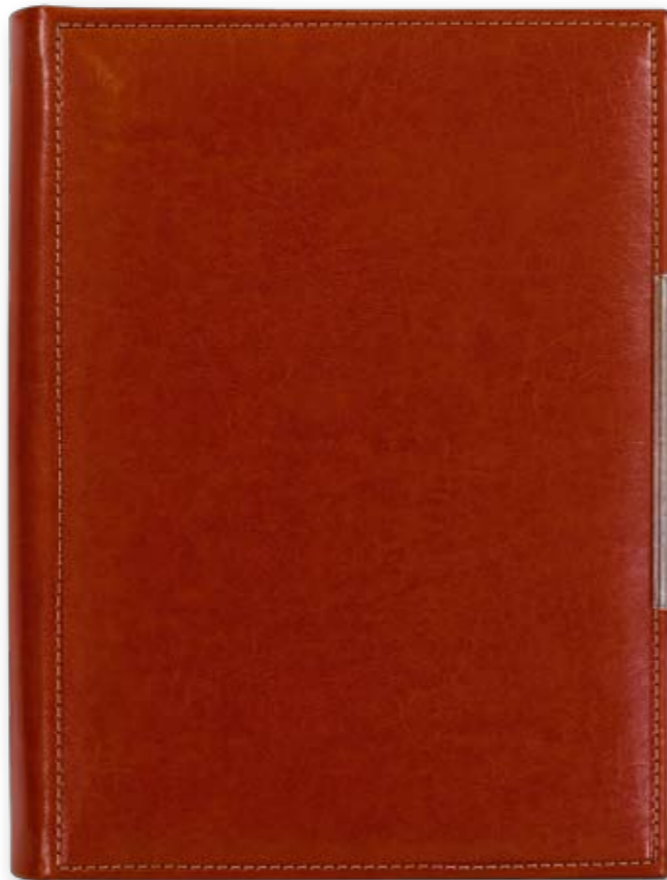

NOVASKIN 102.607

AGENDA WITH MECHANISM A5 STANDARD

BLOCK: EURO 4

Dimension of the block: 145x210 mm
Paper: chamois 80 g/m²
280 pages

COVER: NOVASKIN

Dimension of the cover: 180x235 mm
Material: artificial leather, thermo reactive
Stitched cover
Inside 2 pockets on cover
Nickel mechanism
Decorative clip
PACKING: LUX
Black box

PACKING

Weight/box: 7 kg
Size/box: 405x250x195 mm