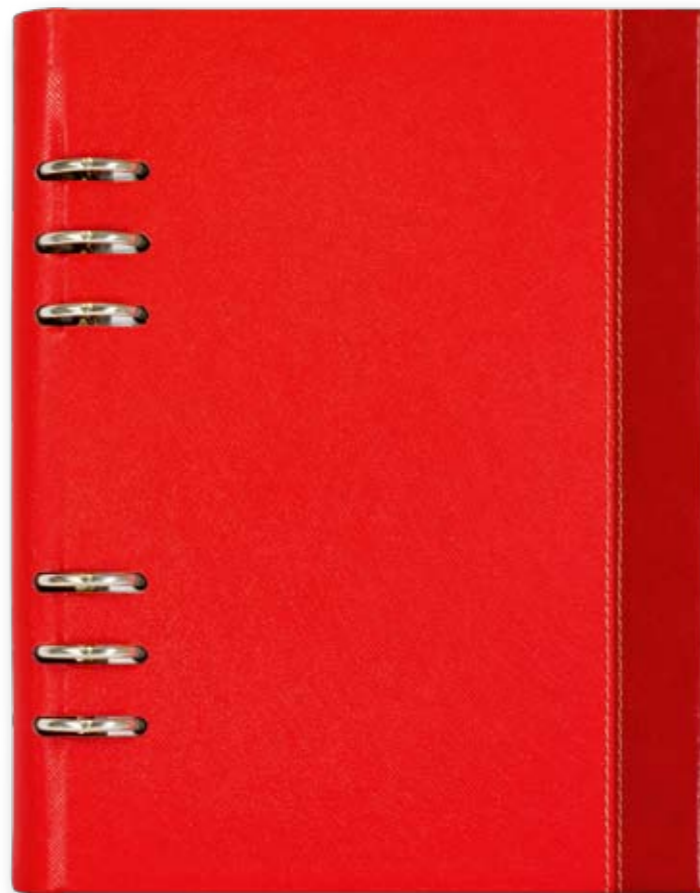

Black box

PACKING

Weight/box: 7,2 kg
Size/box: 380x250x220 mm

Black - 80 Red - 20 Orange - 16 Kelly green - 43 Navy - 54

HAND MADE LASER SCREEN PRINTING EMBOSING FOIL STAMPING

MOSCOW 127.607

AGENDA WITH MECHANISM A5 STANDARD