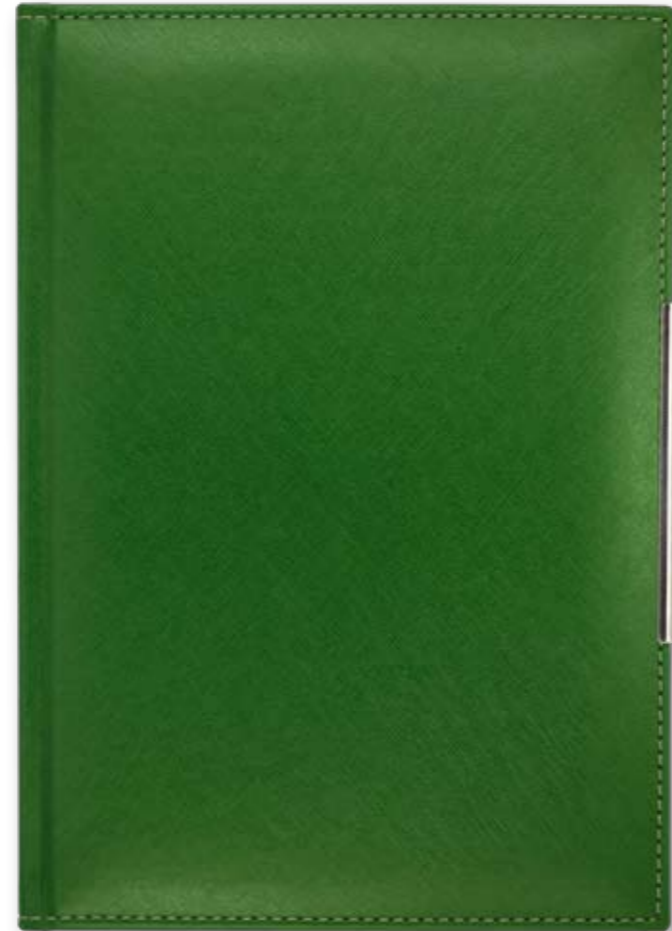

Stitched cover

Decorative clip

PACKING: LUX

Black envelope

PACKING

Weight/box: 10,3 kg
Size/box: 360x255x175 mm

ALICANTE 101.306

AGENDA WITH MECHANISM 2027