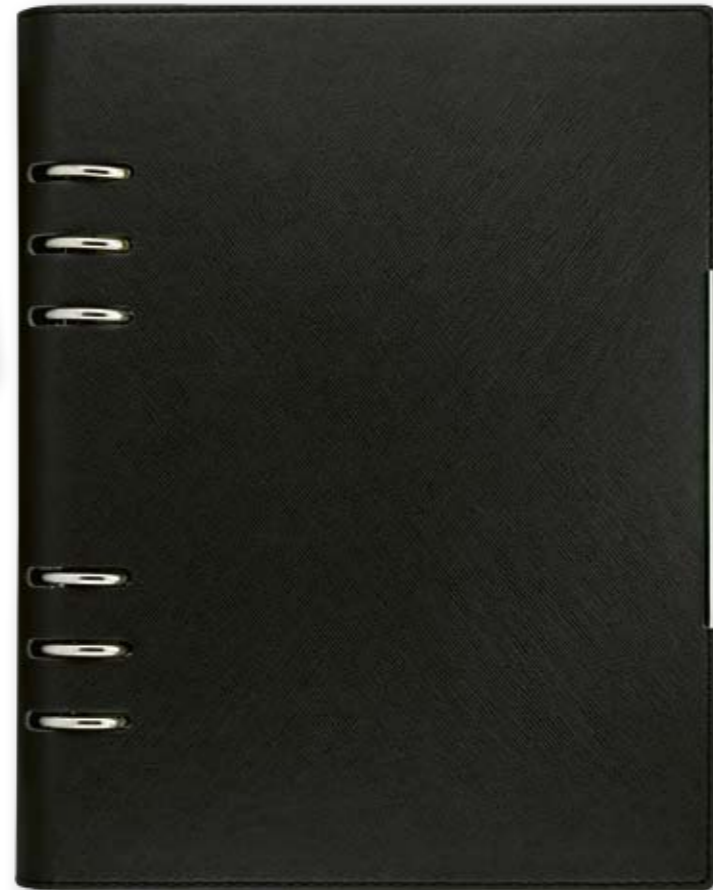

ALICANTE 101.307

AGENDA WITH MECHANISM A5

BLOCK: EURO 4

Dimension of the block: 145x210 mm

Paper: chamois 80 g/m²

290 pages

COVER: ALICANTE

Dimension of the cover: 180x235 mm

Material: artificial leather, thermo reactive

Stitched cover

Inside 2 pockets on cover

Nickel mechanism

Decorative clip

PACKING: LUX

Black box

PACKING

Weight/box: 7,2 kg
Size/box: 380x250x220 mm

HAND MADE

LASER

SCREEN PRINTING

EMBOSSING

FOIL STAMPING