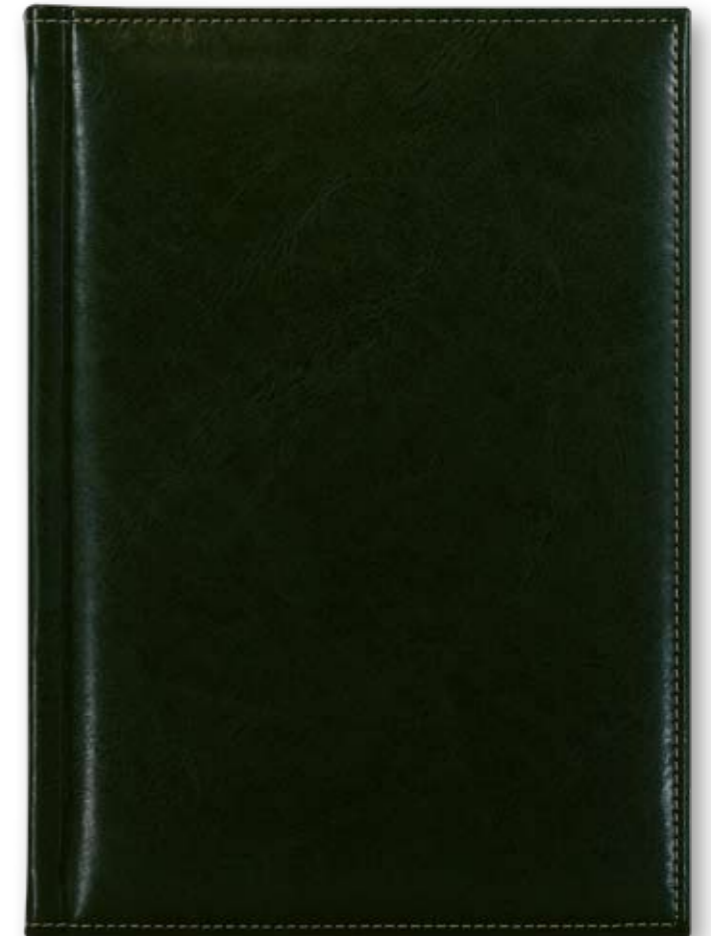

Map of Europe on 16 pages
Dimension of the cover: 175x245 mm
Material: artificial leather, thermo reactive
Stitched cover

PACKING: LUX

Black envelope

PACKING

Weight/box: 10,3 kg
Size/box: 360x255x175 mm

SCREEN PRINTING LASER EMBOSSING FOIL STAMPING