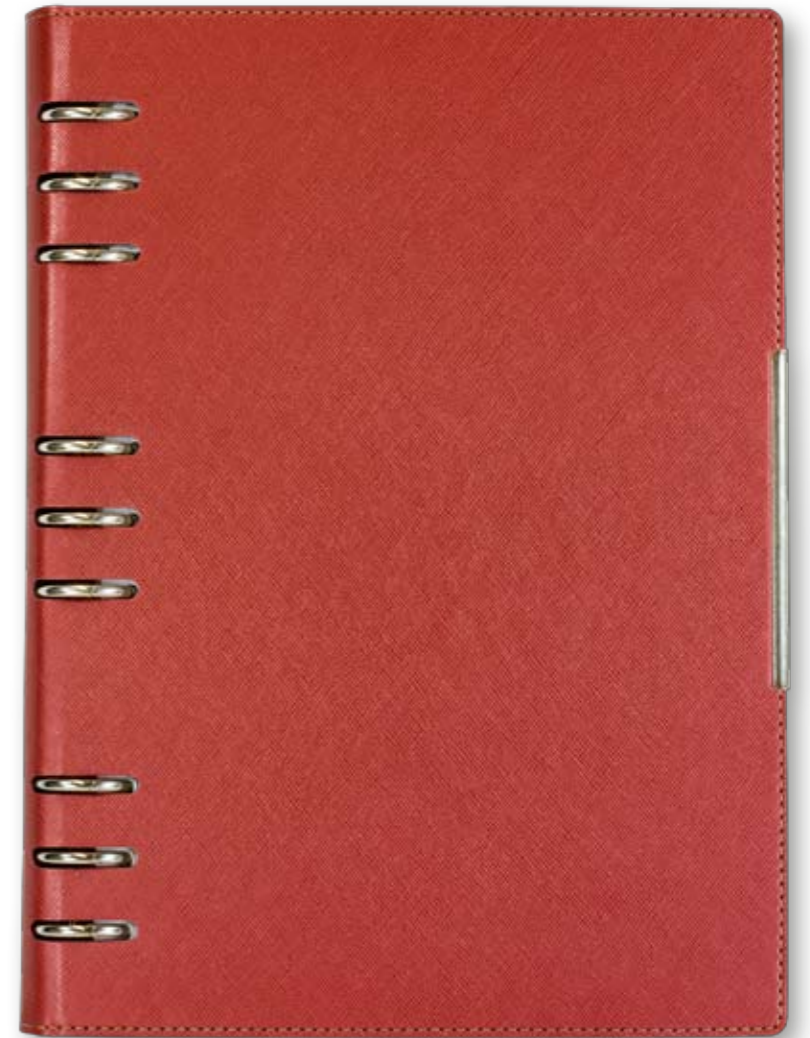

Inside 2 pockets on cover

Nickel mechanism

Decorative clip

PACKING: LUX

Black box

PACKING

Weight/box: 9,5 kg
Size/box: 290x390x215 mm

ALICANTE 101.307