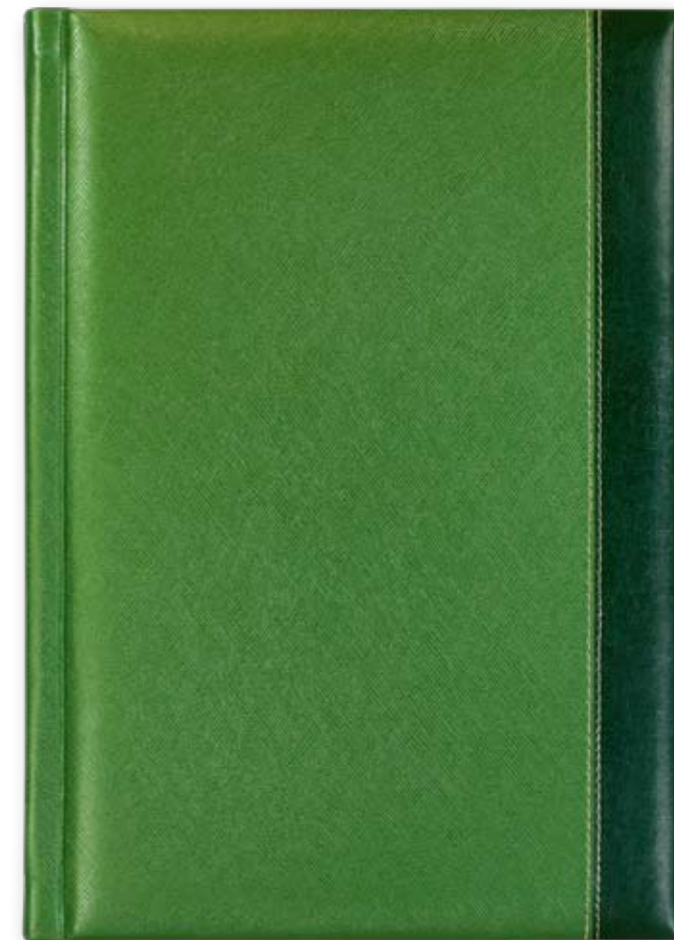

Black - 80

Kelly green - 43