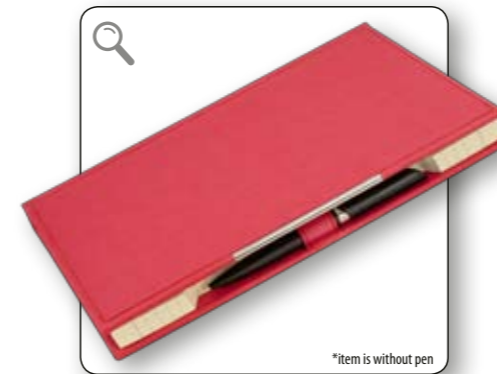

*item is without pen