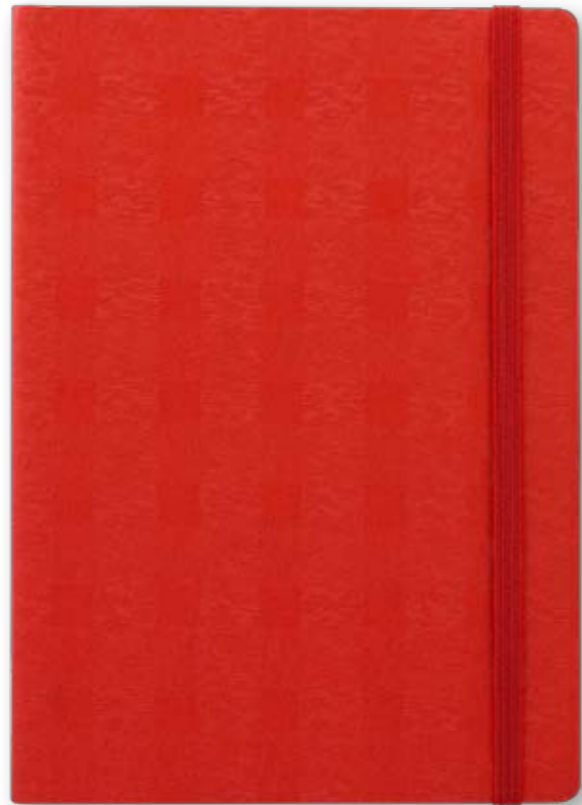

COVER: LOTUS

Dimension of the cover: 175x245 mm
Material: artificial leather, thermo reactive
Decorative clip

PACKING: LUX
Black envelope

PACKING

 Weight/box: 10,3 kg
Size/box: 360x255x175 mm

Burgundy - 24 Black - 80 French navy - 55 Bottle green - 45 Red - 20