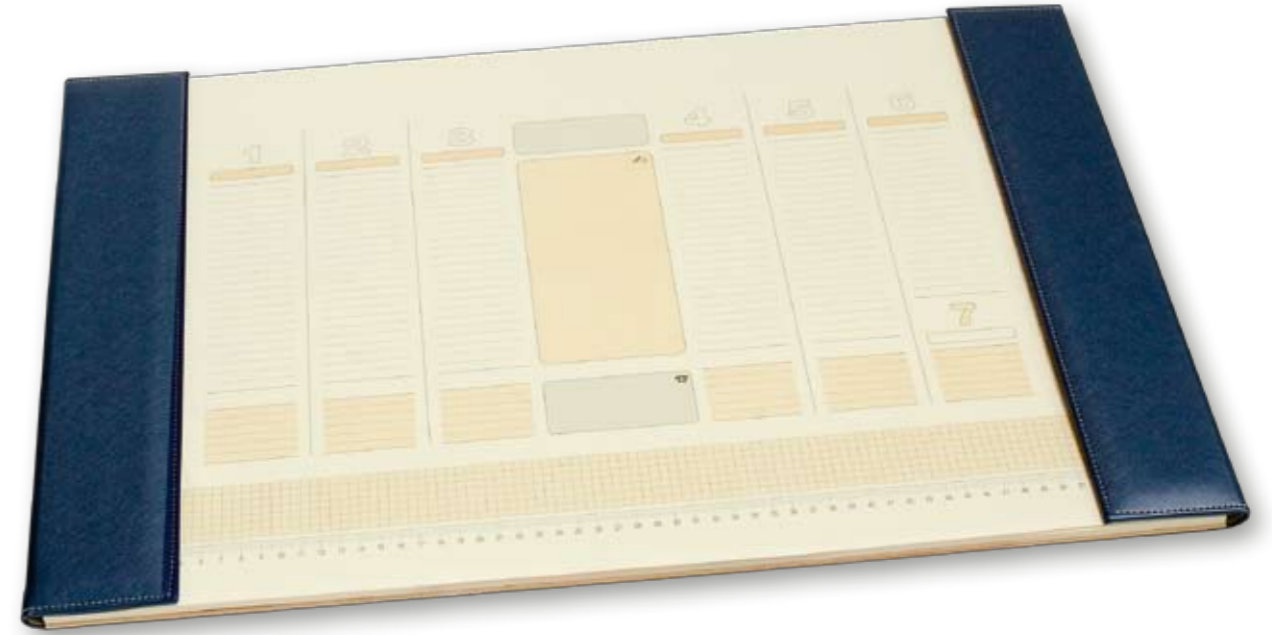

PACKING

 Weight/box: 7,7 kg
 Size/box: 570x390x100 mm

VELVET

VELVET 116.846

NOTES WITH MAGNET FLAP A5

BLOCK: EURO 6

Dimension of the block: 143x205 mm

Paper: chamois 80 g/m²