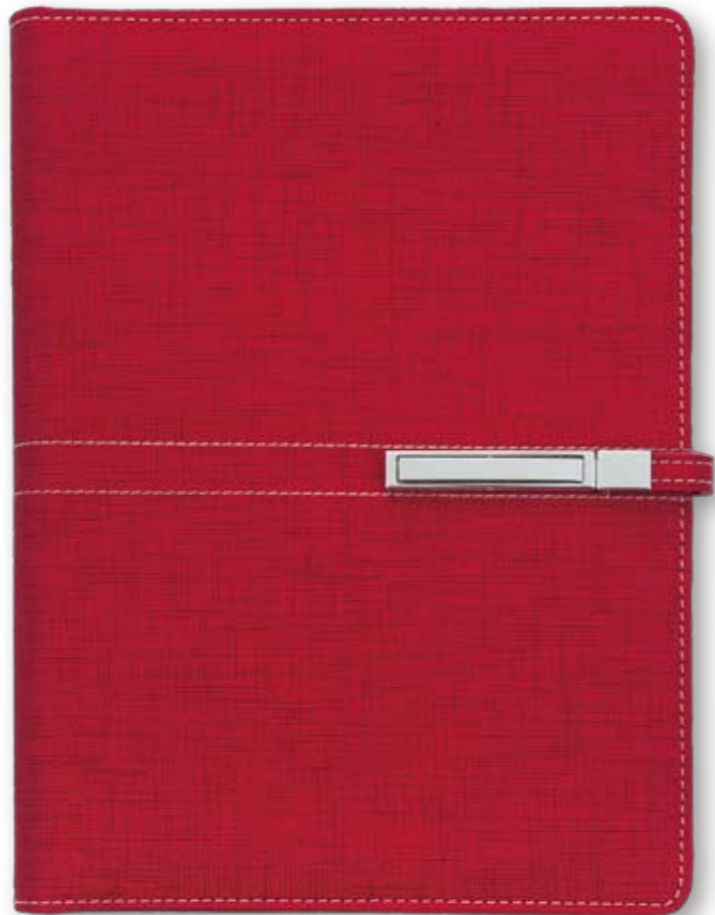

TREND 136.506

AGENDA WITH MECHANISM A5 SUPERIOR

BLOCK: EURO 4

Dimension of the block: 145x210 mm

Paper: chamois 80 g/m²

290 pages

COVER: TREND

Dimension of the cover: 185x230 mm

Material: artificial leather, thermo reactive

Stitched cover

Inside 2 pockets on cover

Decorative mechanism on cover

Nickel mechanism

PACKING: LUX

Black box

PACKING

Weight/box: 7,3 kg

Size/box: 385x270x210 mm

Red - 20

Black - 80

French navy - 55

Turquoise - 58

Grey - 70

HAND MADE

LASER

SCREEN PRINTING

EMBOSSING

FOIL STAMPING

TREND 136.846

NOTES WITH MAGNET FLAP A5

BLOCK: EURO 6

Dimension of the block: 143x205 mm

Paper: chamois 80 g/m²

192 pages

COVER: TREND

Dimension of the cover: 160x210 mm

Material: artificial leather, thermo reactive

Decorative clip

PACKING:

Transparent bag

PACKING

Weight/box: 10,5 kg

Size/box: 395x260x230 mm

Black - 80

Grey - 70

Red - 20

Turquoise - 58

French navy - 55

HAND MADE

LASER

SCREEN PRINTING

EMBOSSING

FOIL STAMPING

*item is without pen