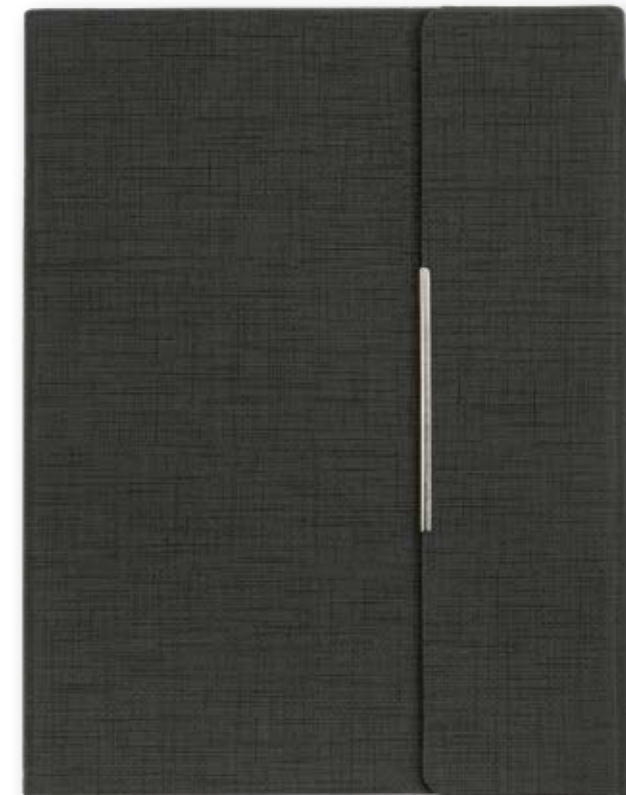

TREND 136.506

AGENDA WITH MECHANISM A5 SUPERIOR

BLOCK: EURO 4

Dimension of the block: 145x210 mm

Paper: chamois 80 g/m²

290 pages

COVER: TREND

Dimension of the cover: 185x230 mm

Material: artificial leather, thermo reactive

Stitched cover

Inside 2 pockets on cover

Decorative mechanism on cover

Nickel mechanism

PACKING: LUX

Black box

PACKING

Weight/box: 7,3 kg

Size/box: 385x270x210 mm

Red - 20

Black - 80

French navy - 55

Turquoise - 58

Grey - 70

HAND MADE

LASER

SCREEN PRINTING

EMBOSSING

FOIL STAMPING

TREND 136.846

NOTES WITH MAGNET FLAP A5

BLOCK: EURO 6

Dimension of the block: 143x205 mm

Paper: chamois 80 g/m²

192 pages

COVER: TREND

Dimension of the cover: 160x210 mm

Material: artificial leather, thermo reactive

Decorative clip

PACKING:

Transparent bag

PACKING

Weight/box: 10,5 kg

Size/box: 395x260x230 mm

Black - 80

Grey - 70

Red - 20

Turquoise - 58

French navy - 55

HAND MADE

LASER

SCREEN PRINTING

EMBOSSING

FOIL STAMPING

*item is without pen