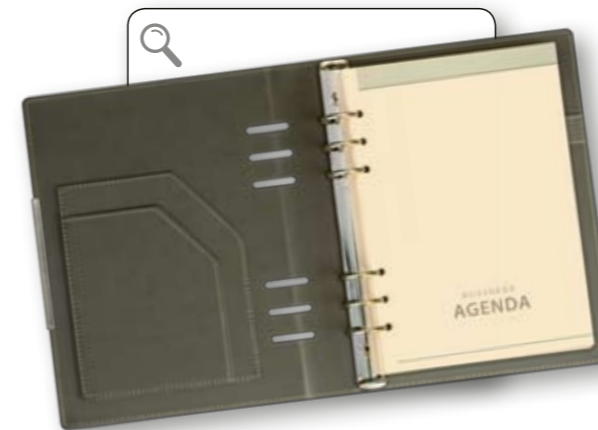

NOVASKIN 102.906

NOTES WITH MAGNET FLAP A5
BLOCK: EURO 7 BLOCK WITH SPIRAL WIRE

Block with spiral wire
Dimension of the block: 143x210 mm
Paper: chamois 80 g/m²
228 pages

COVER: NOVASKIN

Dimension of the cover: 170x218 mm
Material: artificial leather, thermo reactive
Stitched cover
Inside pocket on cover
Decorative clip

PACKING: LUX

Black box

PACKING

Weight/box: 6,2 kg
Size/box: 375x235x190 mm

*item is without pen

NOVASKIN 102.307

AGENDA WITH MECHANISM A5
BLOCK: EURO 4

Dimension of the block: 145x210 mm
Paper: chamois 80 g/m²
290 pages

COVER: NOVASKIN

Dimension of the cover: 180x235 mm
Material: artificial leather, thermo reactive
Stitched cover
Inside 2 pockets on cover
Nickel mechanism
Decorative clip

PACKING: LUX

Black box

PACKING

Weight/box: 7,2 kg
Size/box: 380x250x220 mm