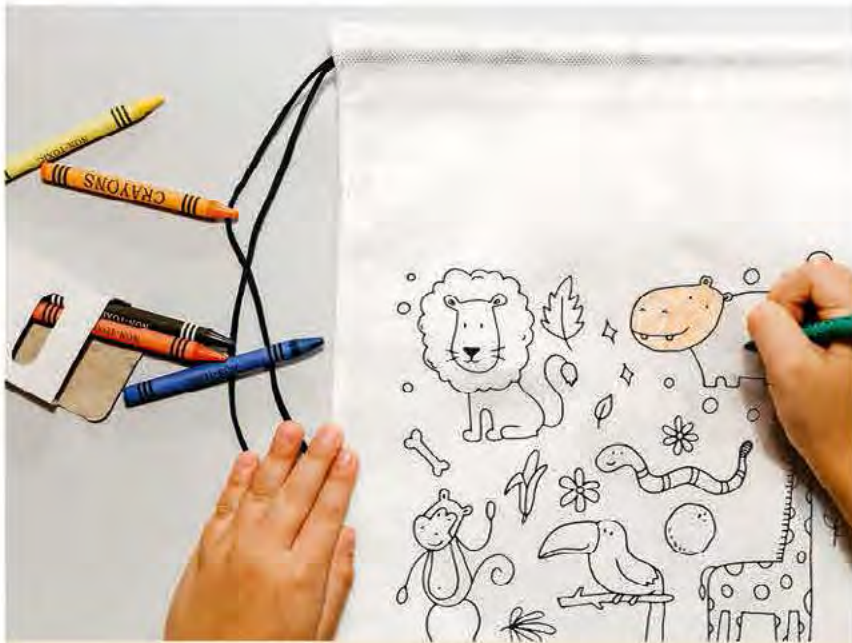

34.376.71
INSPIRE

CRAYONS, 6/1
Size: 9 x 5.1 x 0.9 cm Packing: 400/100
Recommended print type: digital printing