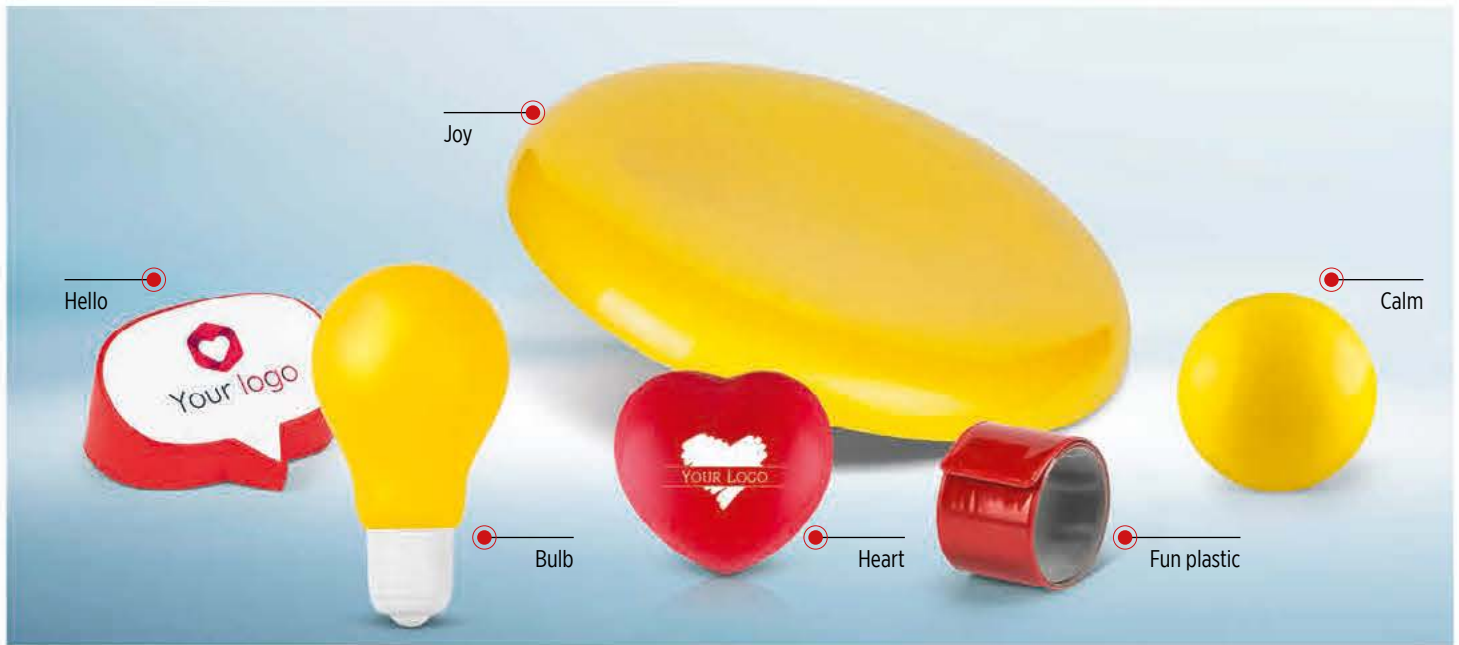

20 90 30

32.182
SANDY

INFLATABLE BALL
Size: Ø 30 cm Packing: 200/50/1
Recommended print type: screen printing

20 30 60

32.134
SUMMER

INFLATABLE BALL
Size: Ø 22 cm Packing: 200/50/1
Recommended print type: screen printing

20 30 40 90 60

32.176
HELLO

ANTISTRESS PRODUCT
Material: PU foam Size: 8.3 x 6.5 x 4.3 cm Packing: 250/50
Recommended print type: pad printing, digital printing, screen printing

10 20 30

32.164
BULB

ANTISTRESS PRODUCT
Material: PU foam Size: 5.6 x 5.6 x 10.3 cm Packing: 250/50
Recommended print type: pad printing, digital printing