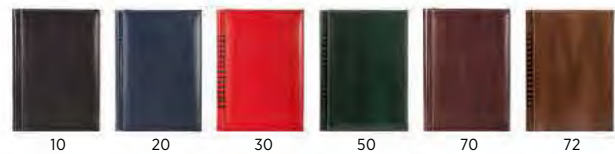

60.904
5TH AVENUE

B5 AGENDA IN A GIFT BOX
Book block: printed on ivory offset paper 80 g/m², 224 lined pages Cover material: thermo sensitive PU
Size: 17.5 x 24.5 cm Packing: 10
Recommended print type: hot stamping, screen printing, laser engraving, foil stamping, digital printing