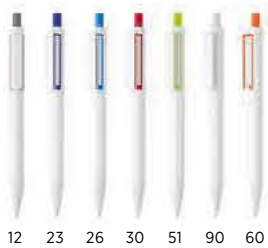

12 23 26 30 51 90 60

10.194
IVY

NEW

PLASTIC BALL PEN
Ink color: blue Size: Ø 1 x 14.5 cm
Packing: 1000/50
Recommended print type: pad printing, digital printing