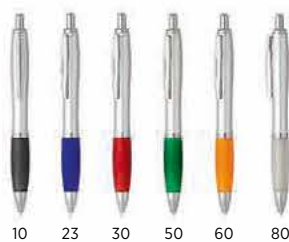

10.164
BALZAC S

PLASTIC BALL PEN
Ink color: blue Size: Ø 1.3 x 14 cm
Packing: 1000/50
Recommended print type: pad printing