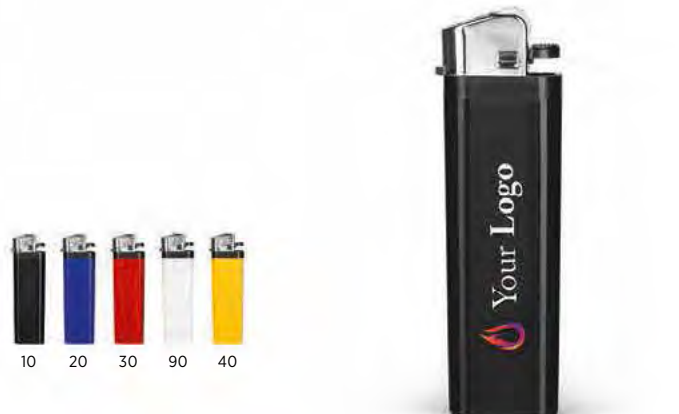

ELECTRONIC PLASTIC LIGHTER

Size: 8.2 x 2.6 x 1.2 cm Packing: 1000/50

Recommended print type: screen printing, pad printing, digital printing

20.057
ISCRA SOFT

ELECTRONIC PLASTIC LIGHTER

Size: 8.2 x 2.6 x 1.2 cm Packing: 1000/50