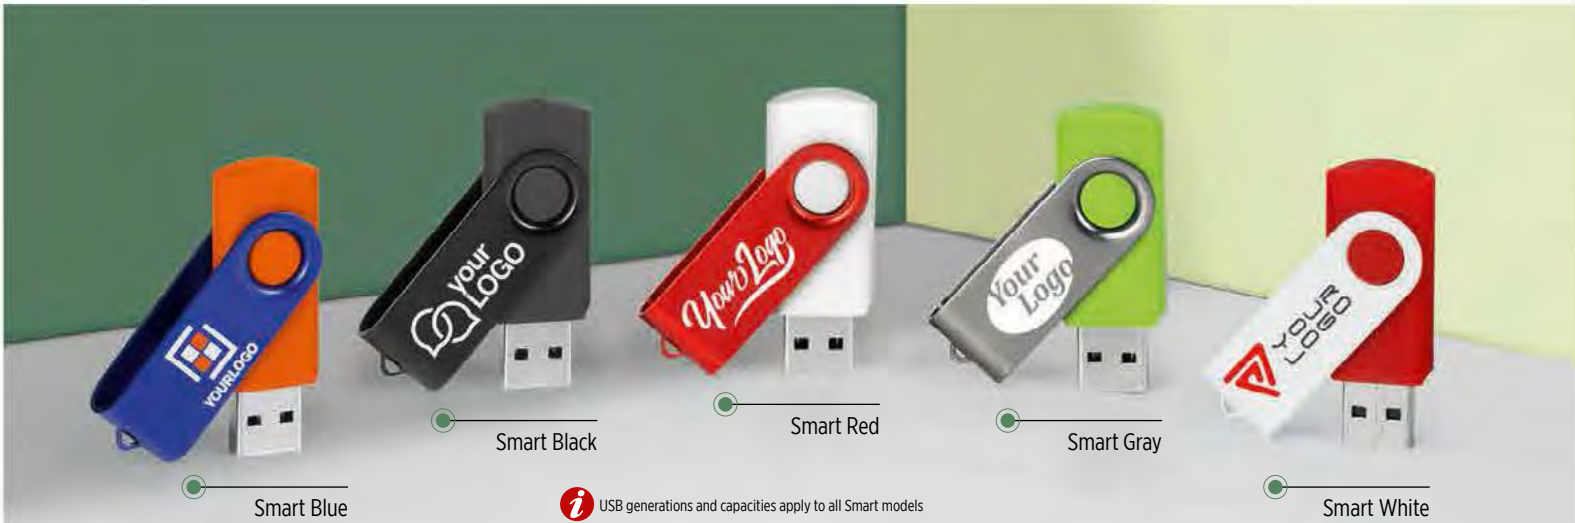

37.634
BAR

MOBILE PHONE HOLDER

Size: 8.1 x 2.6 x 0.4 cm

Packing: 1000/500/1 Recommended print type: digital printing, pad printing, screen printing

37.130.30
SCUBA

PHONE POUCH

Size: 23 x 9.5 cm

Packing: 500/50 Recommended print type: screen printing