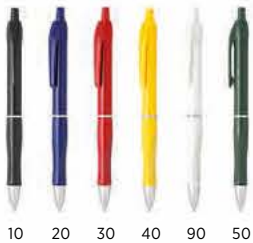

10 12 23 30 40 51 90 60

 **10.182**
2001

PLASTIC BALL PEN
Ink color: blue Size: Ø 0.9 x 14.6 cm
Packing: 1000/50
Recommended print type: pad printing

20 90 30

 **10.183**
3001

PLASTIC BALL PEN
Ink color: blue Size: Ø 0.9 x 14.6 cm
Packing: 1000/50
Recommended print type: pad printing