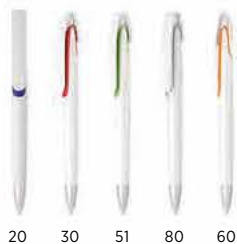

20 30 51 80 60

10.097
PALOMA

PLASTIC BALL PEN
Ink color: blue Size: Ø 1.1 x 14.6 cm
Packing: 1000/50
Recommended print type: screen printing, pad printing