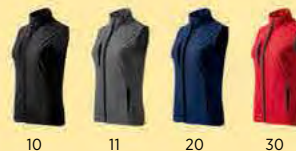

57.064
SKIPPER VEST WOMEN

WOMEN'S SOFTSHELL BODYWARMER

Sizes: S, M, L, XL, XXL
Composition: 1. outshell - 96% polyester, 4% elastane
2. TPU membrane - 8000 mm waterproof, 1000 g/m²/24h breathability
3. polar fleece lining - 100% polyester
Men's version: SKIPPER VEST 57.063
Packing: 10/1
Recommended print type: screen printing, transfer printing, embroidery