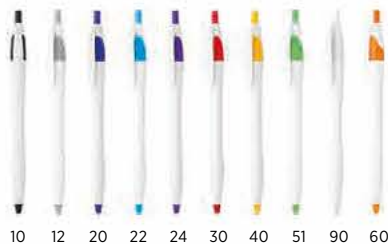

10 12 20 22 24 30 40 51 90 60

10.083
521

PLASTIC BALL PEN
Ink color: blue Size: Ø 1 x 14.5 cm
Packing: 1000/50
Recommended print type: pad printing