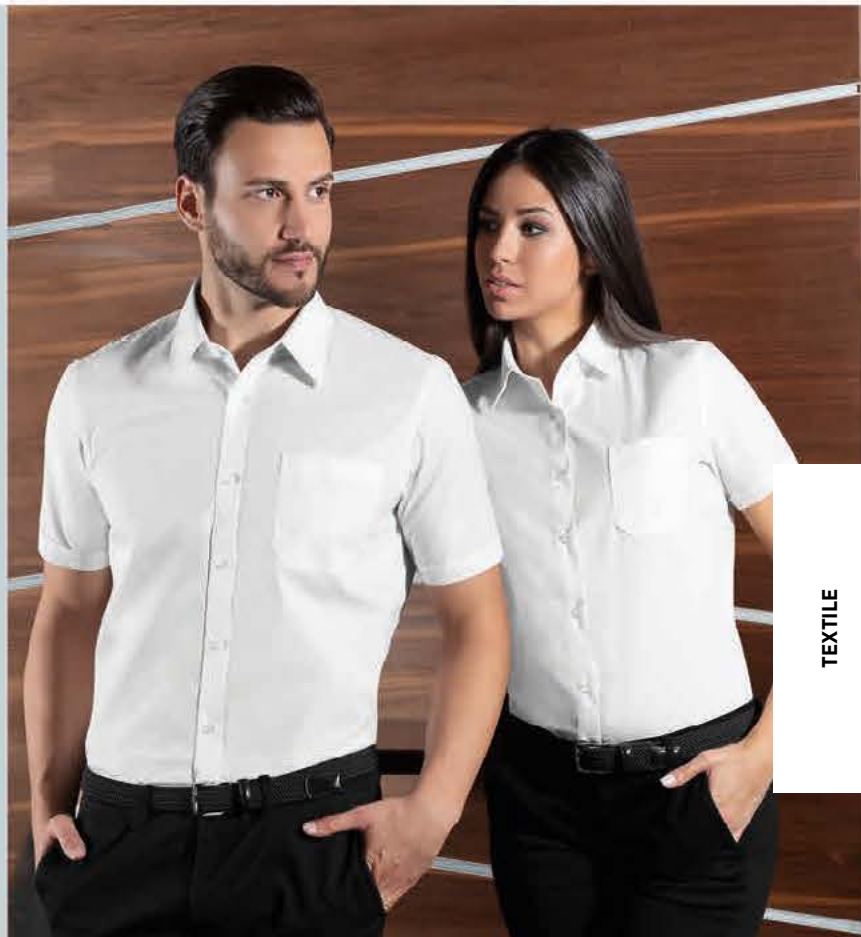

Packing: 20/1 Recommended print type: screen printing, transfer printing, embroidery, sublimation

CLUB & COMFORT

10 11 22 90 30

55.009
COMFORT LSL MEN

MEN'S LONG SLEEVE SHIRT

Sizes: S (38), M (40), L (42), XL (44), XXL (46), 3XL (48), 4XL (50)
Fabric: poplin, 125 g/m²
Composition: 100% cotton
Women's version: COMFORT LSL WOMEN 55.010
Packing: 20/1
Recommended print type: screen printing, transfer printing, embroidery