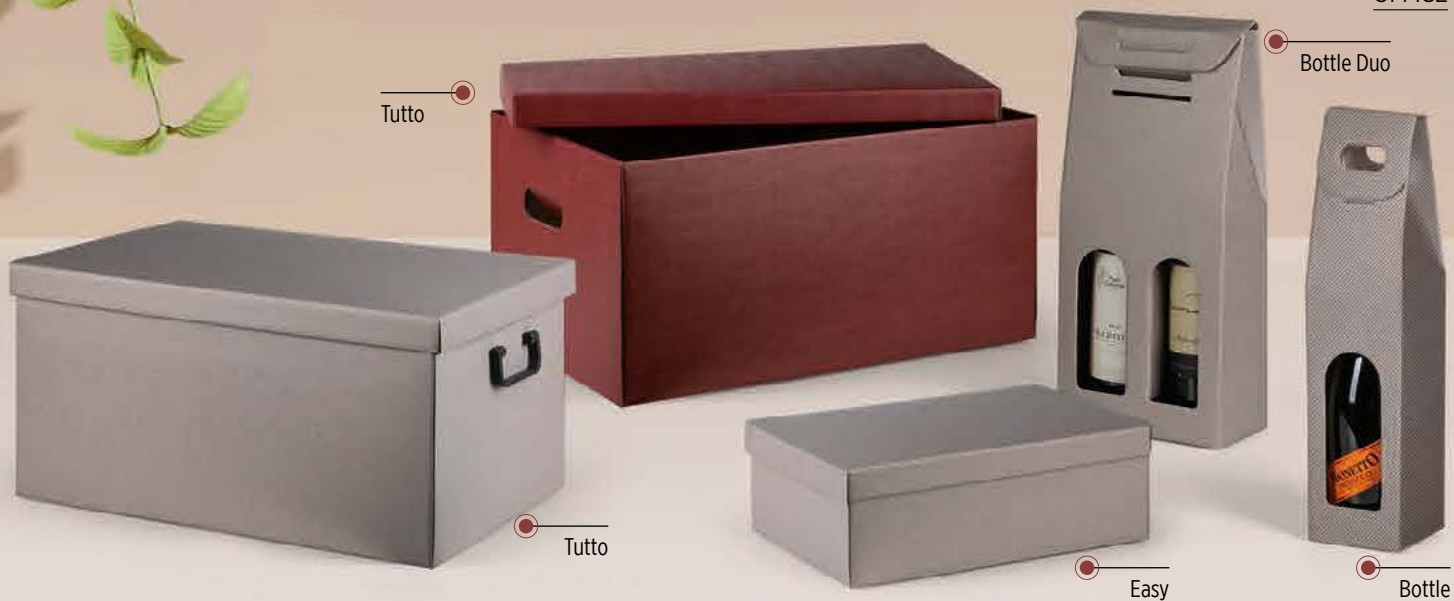

TUTTO
3 LAYER SELF-ASSEMBLING GIFT BOX WITH A LID

34.487.12-34x50x25	34 x 50 x 25 cm	34.487.33-34x50x25	34 x 50 x 25 cm
34.487.71-34x50x25	34 x 50 x 25 cm	34.487.81-34x50x25	34 x 50 x 25 cm

EASY
3 LAYER SELF-ASSEMBLING GIFT BOX

34.490.12-30x20x10	30 x 20 x 10 cm
34.490.12-38x26x13	38 x 26 x 13 cm
34.490.12-45x32x15	45.5 x 32 x 15 cm

BOTTLE
3 LAYER SELF-ASSEMBLING GIFT BOX FOR SINGLE BOTTLE

34.488.10-9x9x38	9 x 9 x 38.5 cm
34.488.12-9x9x38	9 x 9 x 38.5 cm
34.488.71-9x9x38	9 x 9 x 38.5 cm