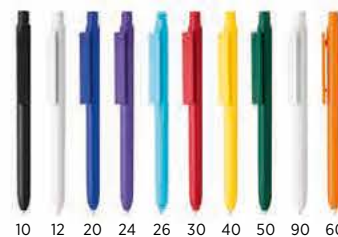

10 12 20 24 26 30 40 50 90 60