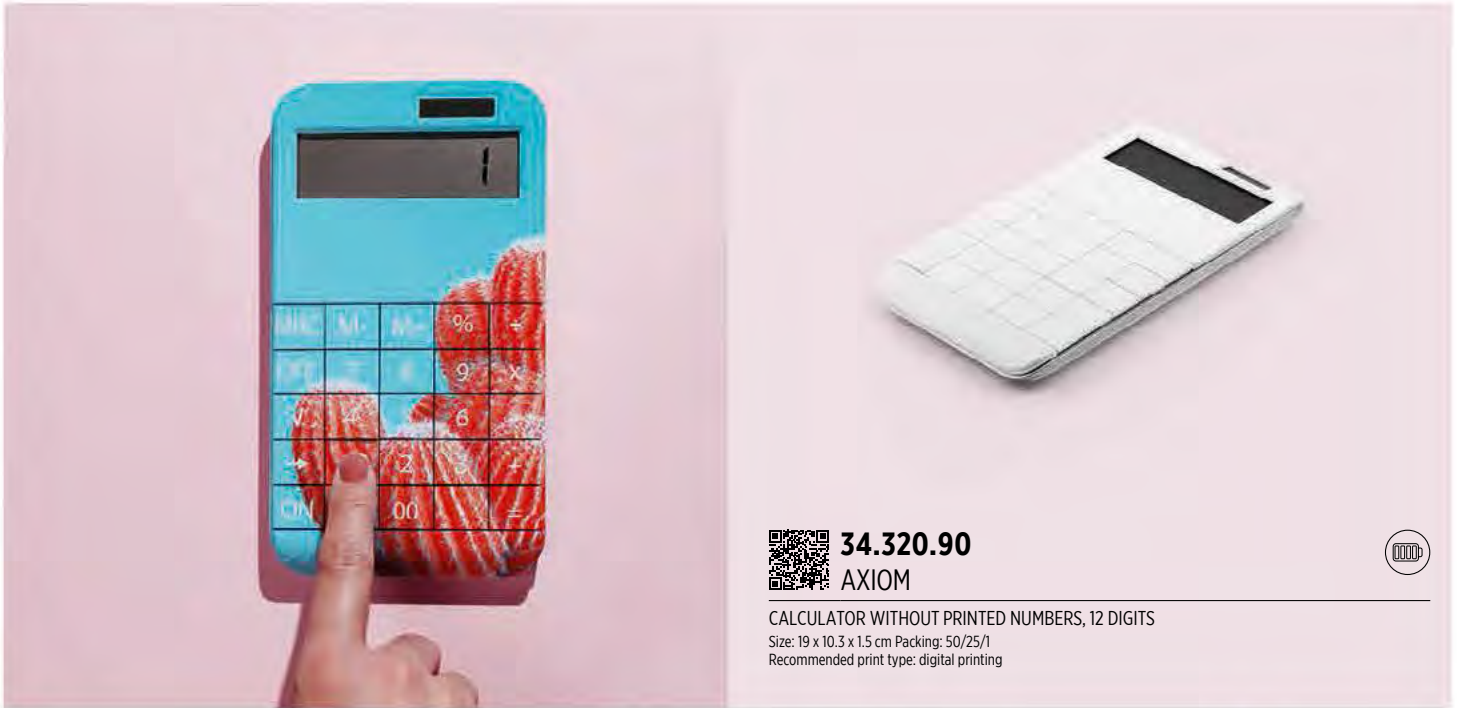

34.320.90
AXIOM

CALCULATOR WITHOUT PRINTED NUMBERS, 12 DIGITS
Size: 19 x 10.3 x 1.5 cm Packing: 50/25/1
Recommended print type: digital printing