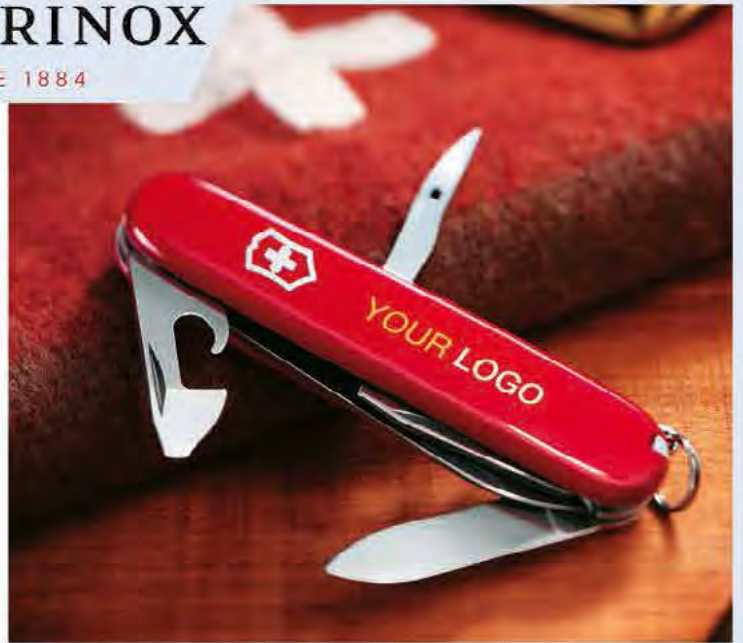

VICTORINOX

SINCE 1884

10 20 90 30