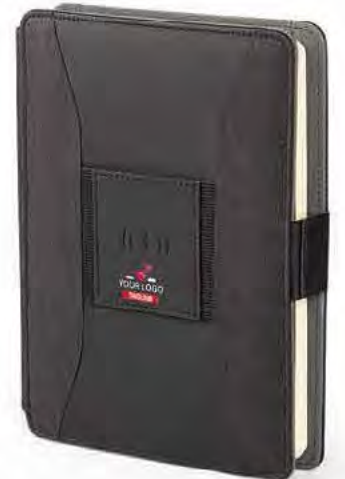

34.387.20
POWER WALLET

WALLET WITH POWER BANK, 4.000 mAh
Size: 13 x 21 x 3 cm
Packing: 20/1 Recommended print type: laser engraving, digital printing

34.271
POWER NOTE

PORTFOLIO CASE WITH A5 NOTEBOOK AND POWER BANK 5.000 mAh
Size: 18.5 x 24 x 3 cm
Packing: 20/1 Recommended print type: laser engraving, digital printing