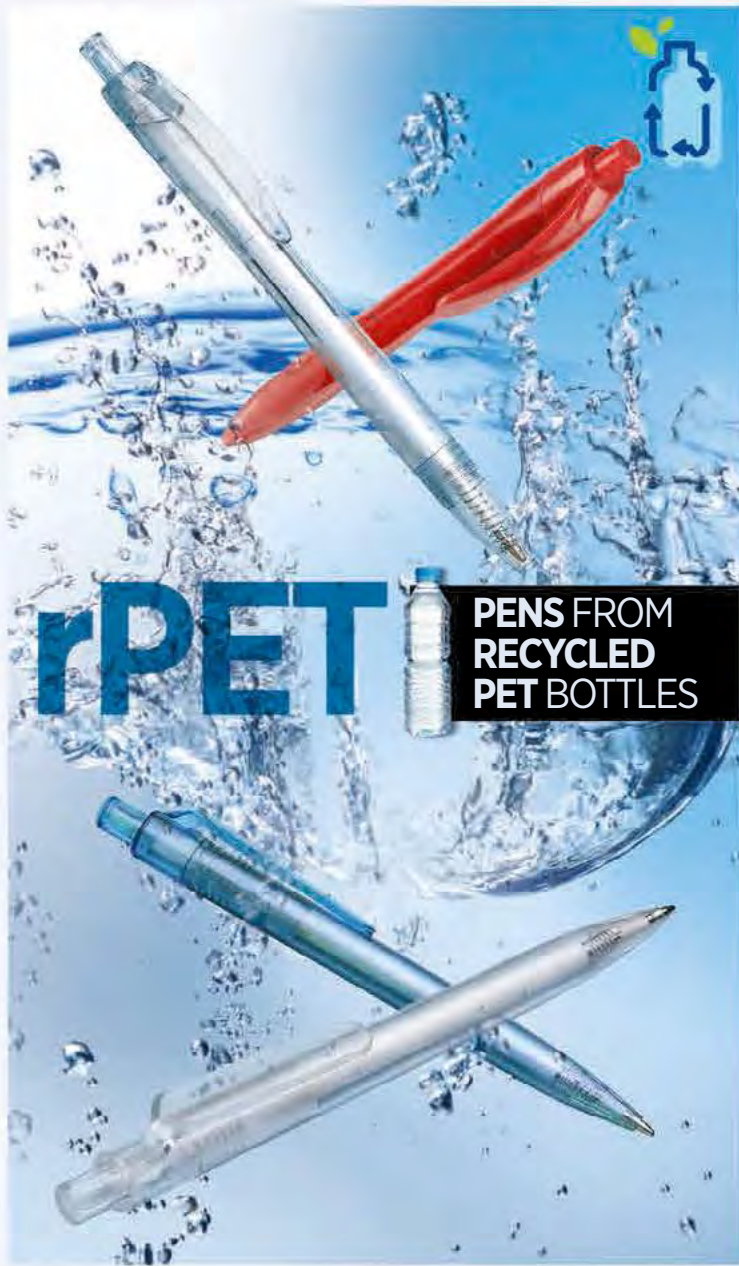

 **10.190**
505 C

NEW

PLASTIC BALL PEN
Ink color: blue Size: Ø 1.1 x 13.7 cm
Packing: 1000/50
Recommended print type: pad printing

10 12 20 22 24 30 40 51 90 60

 **10.083**
521

PLASTIC BALL PEN
Ink color: blue Size: Ø 1 x 14.5 cm
Packing: 1000/50
Recommended print type: pad printing