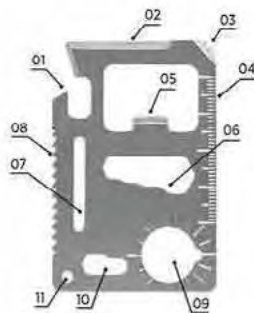

32.184.10

OMNI

MULTIFUNCTIONAL TOOL WITH 11 FUNCTIONS

Size: 6.9 x 4.5 x 0.2 cm Packing: 400/100/1

Recommended print type: laser engraving