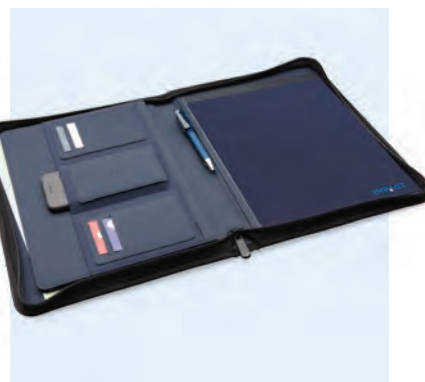

XDCOLLECTION

THIS PRODUCT SAVES

6L

2% TO: water.org

Impact AWARE™ RPET A4 portfolio with zipper

Material: 300D rPET • A4 • 80 gr/m2 paper • 20 sheets • Lined • Versatile pockets • With zipper • Litres of water saved: 6 • # Plastic bottles reused: 10

● P774.161 ● 2 ● 5

IMPACT

Size 33,1 x 24,5 x 2 cm **Max. printsize** 150 x 100 mm **Printtechnique** Screen transfer