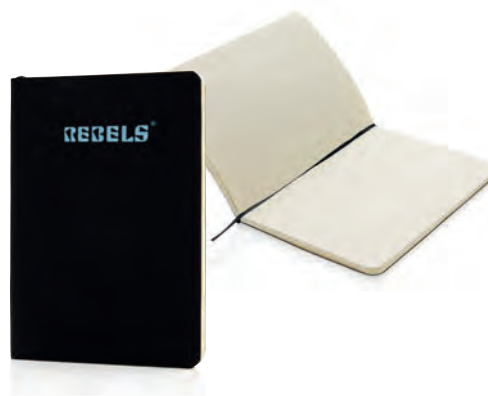

Standard flexible softcover notebook

Standard flexible softcover notebook (13x18cm) with 80 sheets/160 cream coloured pages of 70g/m2 paper inside. With page divider. Perfect for refilling your notebook cover.

Size 17,7 x 12,4 x 1 cm **Max. printsize** 80 x 40 mm **Printtechnique** Pad print

P772.091