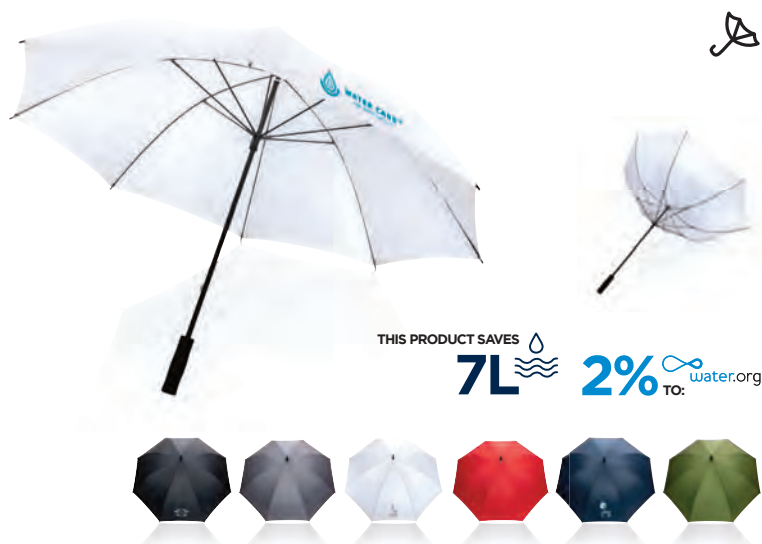

Size 97 x ø 130 cm **Max. printsize** 200 x 150 mm **Printtechnique** Screen transfer

● P850.691 ● 2 ○ 3 ● 4 ● 5 ● 7

27" Impact AWARE™ RPET 190T auto open stormproof umbrella

Material: 190T rPET • Auto open • Frame: metal • Ribs: fibreglass • Stormproof • With Aware™ tracer: ✓ • Litres of water saved: 6,7 • # Plastic bottles reused: 11,3