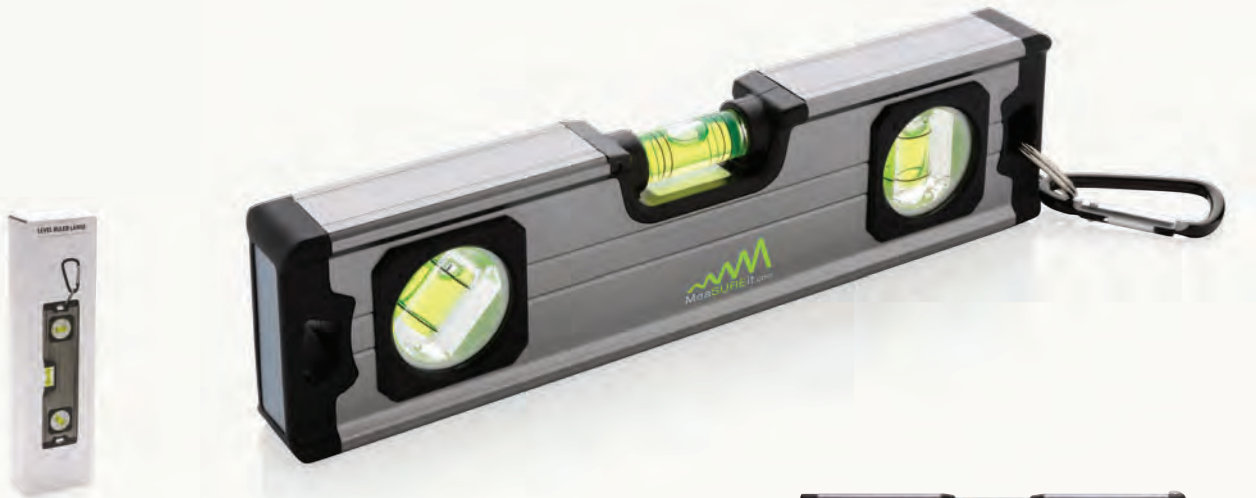

Level ruler large

Work precise and make sure the details are perfect with this 20cm long aluminium ruler. The ruler comes with a magnetic base to attach it to metal surfaces and shock absorbing rubber end caps. With three integrated bubbles for horizontal, vertical and 45 degree. Including carabiner. Accuracy 0.5mm

Size 20 x 2 x 5 cm **Max. printsize** 60 x 7 mm **Printtechnique** Pad print

P221.712