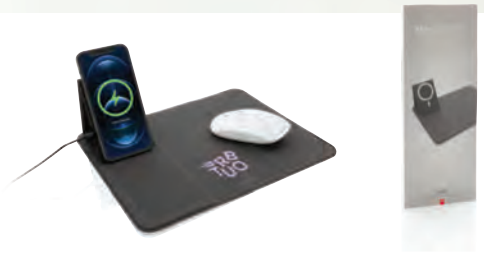

Artic Magnetic 10W wireless charging phonestand

Input type: Type-C cable • Input speed: 9V/2A • Wireless Output: 10W • USB Output(s): - • Type-C Output: 9V/2A • Cable: Type-C , 120 cm

P308.332

MAGSAFE

Size 10,1 x 1,5 x 23,6 cm Max. printsize 70 x 150 mm Printtechnique Screen transfer