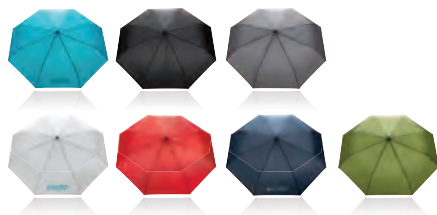

20.5" Impact AWARE™ RPET 190T mini umbrella

Material: 190T Pongee rPET • Manual open • Frame: metal • Ribs: metal • 3 section • With Aware™ tracer: ✓ • Litres of water saved: 4,2 • # Plastic bottles reused: 7,1

Size 56 x ø 95 cm Max. printsize 180 x 120 mm Printtechnique Screen transfer

● P850.580 ● 1 ● 2 ● 3 ● 4 ● 5 ● 7

IMPACT

THIS PRODUCT SAVES

4.2L

2% TO:

Water.org