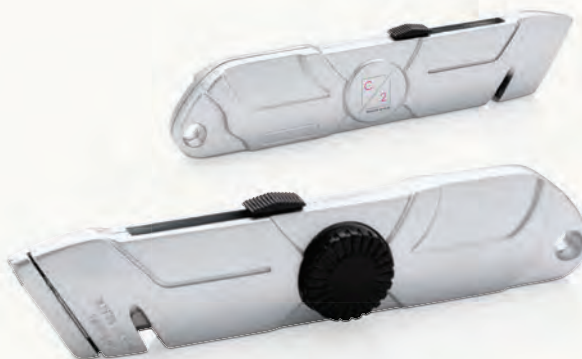

Zinc Alloy safety cutter

Heavy duty cutter made out of zinc alloy. With sliding button to make sure the knife is always retracted after usage. Including one extra 11-921 refill blade that is kept inside the body of the knife. Blades made of stainless steel.

Size 16 x 3,5 x 2 cm **Max. printsize** 15 x 15 mm **Printtechnique** Pad print

P215.102