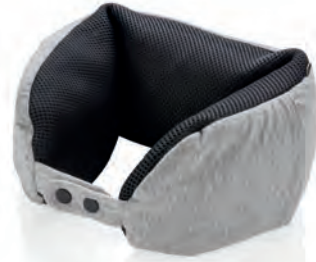

Material: PU • RFID protection: ✓ • PVC free: ✓

Size 9,8 x 6,5 x 2,1 cm **Max. printsize** 50 x 40 mm **Printtechnique** CO₂ engraving

P820.611

P786.002
Comfort travel set

P820.162
Deluxe microbead travel pillow