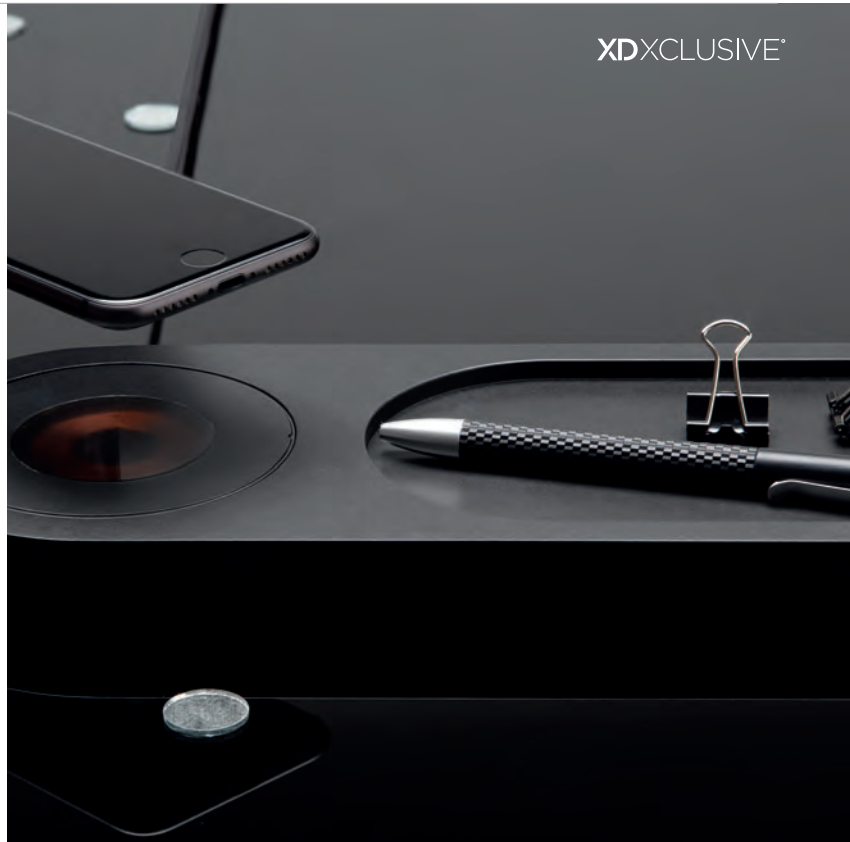

XDXCLUSIVE®

SWISS PEAK®