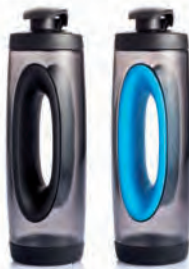

● P436.031 ● 5