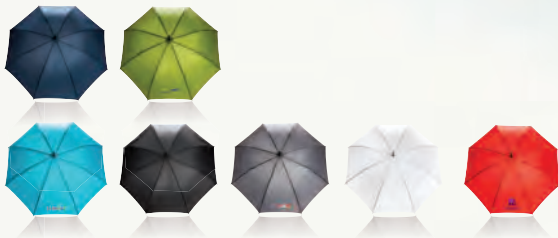

THIS PRODUCT SAVES
4.9L

2% TO: water.org

IMPACT

100% traceable recycled materials

Verified by blockchain

Saves water

2% donating to water.org

23" Impact AWARE™ RPET 190T standard auto open umbrella

Material: 190T Pongee rPET • Auto open • Frame: metal • Ribs: fibreglass • With Aware™ tracer: √ • Litres of water saved: 4,9 • # Plastic bottles reused: 8,2

P850.640 ● 1 ● 2 ○ 3 ● 4 ● 5 ● 7

Size 84 x ø 103 cm Max. printsize 180 x 120 mm Printtechnique Screen transfer