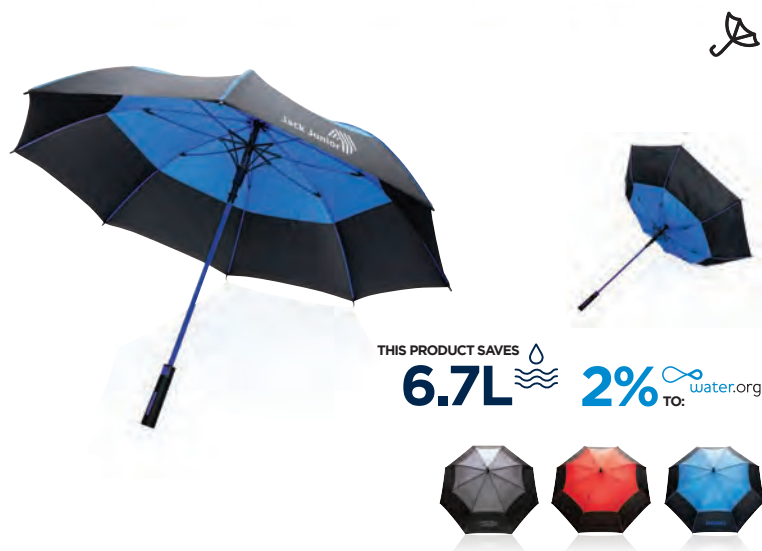

27" Impact AWARE™ RPET 190T auto open stormproof umbrella

Material: 190T rPET • Auto open • Frame: metal • Ribs: fibreglass • Stormproof • With Aware™ tracer: ✓ • Litres of water saved: 6,7 • # Plastic bottles reused: 11,3

Size 93 x ø 120 cm **Max. printsize** 200 x 140 mm **Printtechnique** Screen transfer

● P850.682 ● 4 ● 5