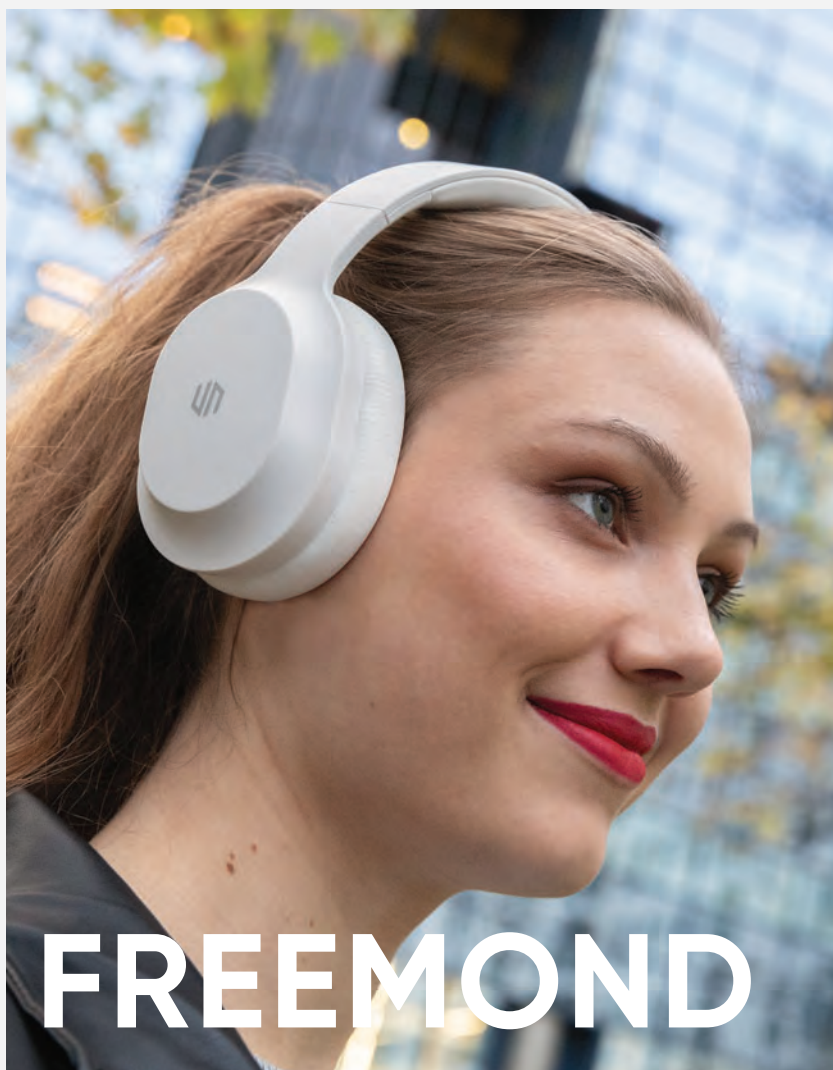

URBAN VITAMIN FREEMOND WIRELESS ANC HEADPHONE