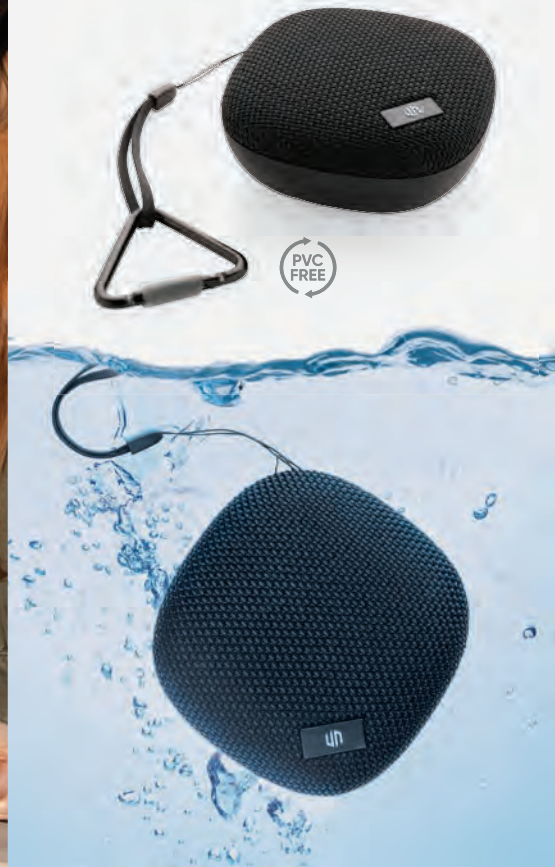

P329.901 | **NEW**

Size 7,8 x 7,8 x 19 cm **Max. printsize** 40 x 40 mm **Printtechnique** Laser engraving

URBAN VITAMIN

HAYWARD

URBAN VITAMIN HAYWARD IPX7 WATERPROOF SPEAKER

PVC FREE

-  WATERPROOF DESIGN
-  PLAYTIME 24 HRS
-  BUILT IN MICROPHONE
-  5W 5W SPEAKER
-  PORTABLE SIZE
-  INCLUDING BUCKLE
-  EXTRA BASS
-  OBSIDIAN BLACK