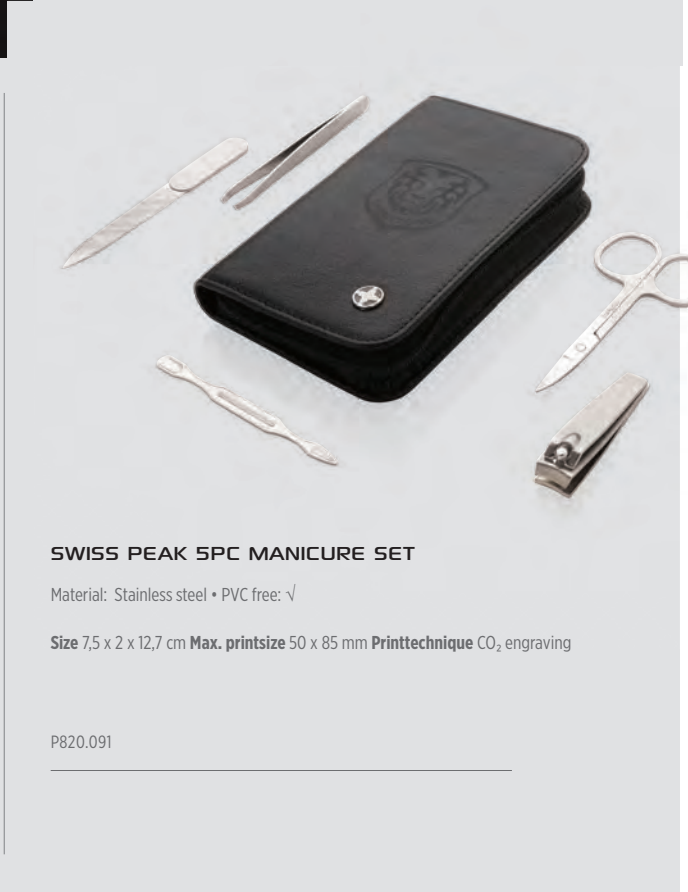

P820.121
5 pc manicure set in pouch

SWISS PEAK 3PC MANICURE SET

Material: Stainless steel • PVC free: ✓

Size 11 x 4,5 x 1,6 cm **Max. printsize** 30 x 30 mm **Printtechnique** CO₂ engraving

P820.081

SWISS PEAK 5PC MANICURE SET