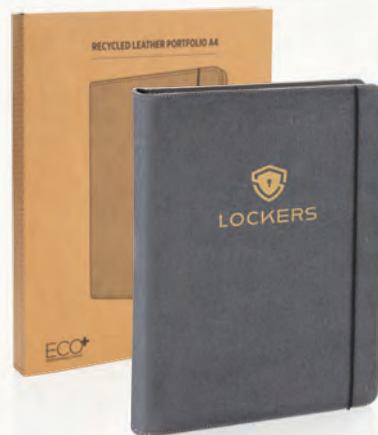

Size 31,1 x 23,7 x 2 cm **Max. printsize** 120 x 120 mm **Printtechnique** CO₂ engraving

P774.131

Deluxe cork portfolio A5 with pen

Keep all your work essentials organised in this beautiful A5 cork portfolio with black details. Inside the portfolio you can find a matching notebook and pen. The notebook contains 64 sheets/128 sheets cream coloured lined 80gm/s paper. Inside you will find 1 big sleeve pocket, a phone pocket, 2 card slots and a pen loop. Elastic closure. Including matching cork and wheatstraw pen. Comes in kraft gift box.

Size 22,4 x 17,5 x 3 cm **Max. printsize** 100 x 100 mm **Printtechnique** CO₂ engraving

P774.121

Recycled leather A4 portfolio

The recycled leather portfolio adds a little bit of extra sophistication to your work. Keep your important documents, cards and notes together in this beautiful portfolio with black elastic binder. Inside the A4 portfolio you can find a lined 64 gm/2 recycled paper notepad containing 20 pages. Inside there's 1 big sleeve pocket, 3 phone size pockets and 4 business card slots.

Size 31,1 x 23,7 x 2 cm **Max. printsize** 80 x 40 mm **Printtechnique** Pad print

P774.192